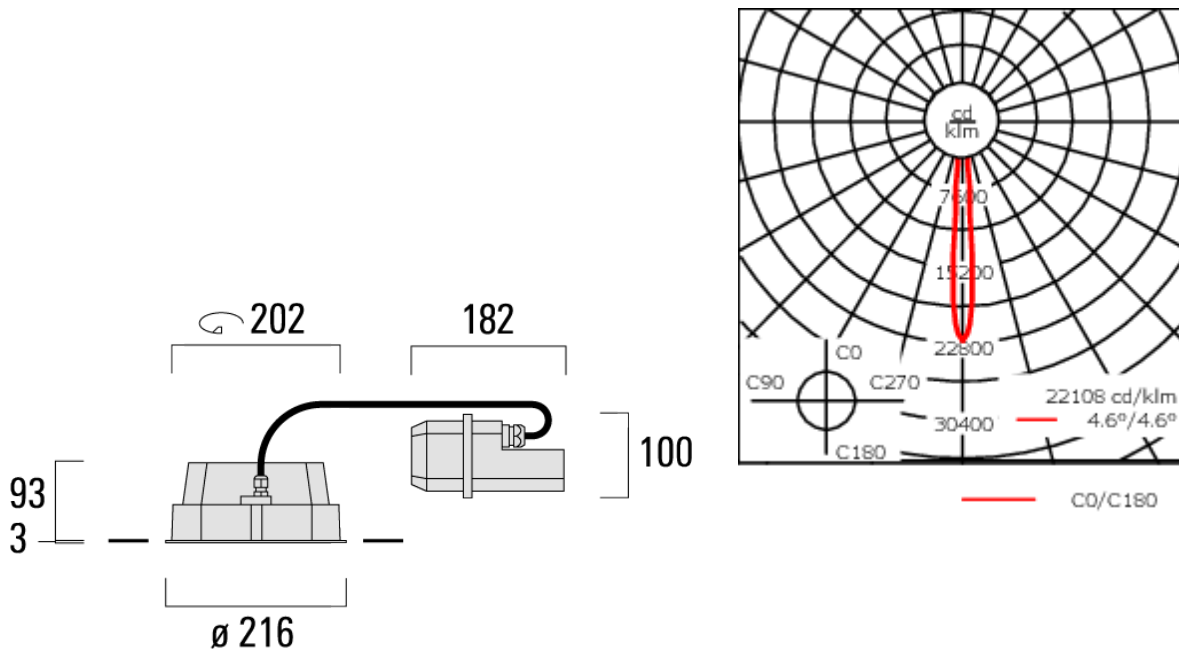

Description

IP66, Class I. IK07. Marine-grade, die-cast aluminium alloy. 5CE superior corrosion protection including PCS hardware. Safety glass lens. CCG® gasket.

Integral EC electronic converter in thermally-separated compartment. Advanced thermal management protects LEDs while optimising lumens output. CAD-optimised optics for superior illumination and glare control. OLC® One LED Concept. Two cable entries.

Pre-installation blackout is recommended for mounting in cast concrete ceilings, available on request.

Weight	4.00 kg
Light distribution	symmetric, very narrow beam, sharp cut-off [EES]
Light source	LED-24/48W / 700 mA - 4000 K
CRI	80
Power supply	EC
LEDs	24
Rated input power	54 W

Nominal Lumen (lm)

LED Lumen	310
Total Lumen	7440
Tj	85

Rated lumens (lm)

LED Lumen	287
Total Lumen	6887
Ta	25

Specifications

Material description

Body	Marine-grade, die-cast aluminium alloy
Lens	Safety glass lens
Colours	<div style="display: flex; align-items: center;"> <div style="width: 20px; height: 15px; background-color: black; margin-right: 5px;"></div> RAL9004 Signal black </div> <div style="display: flex; align-items: center; margin-top: 5px;"> <div style="width: 20px; height: 15px; background-color: #808080; margin-right: 5px;"></div> RAL9007 Grey aluminium </div> <div style="display: flex; align-items: center; margin-top: 5px;"> <div style="width: 20px; height: 15px; background-color: #404040; margin-right: 5px;"></div> RAL7016 Anthracite grey </div> <div style="display: flex; align-items: center; margin-top: 5px;"> <div style="width: 20px; height: 15px; background-color: #e0e0e0; margin-right: 5px;"></div> RAL9016 Traffic white </div>
Gasket	Silicone CCG® Controlled Compression Gasket
Fasteners	PCS Polymer Coated Stainless Steel Hardware
Ingress protection	IP66
Impact resistance	IK07
Corrosion resistance	5CE