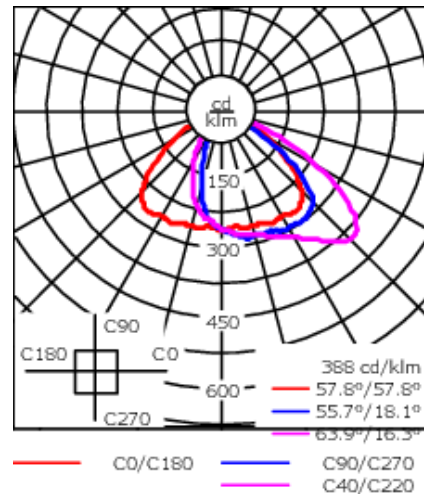

Specifications

Material description

Body	Luminaire body and lens frame constructed in die cast aluminum.
Lens	Clear tempered glass lens.
Colors	 RAL9004 Black RAL9007 Grey Metallic RAL9016 White RAL8019 Dark Bronze
Gasket	Silicone CCG® Controlled Compression Gasket
Fasteners	PCS polymer coated stainless steel
Ingress protection	IP66
Impact resistance	IK07
Corrosion resistance	5CE

Electrical description

Power supply	Integral [ECG] electronic driver 120V-277V. 0-10V dimmable, to be specified with order.
Driver / Ballast	Integral EC electronic converter

WE-EF LIGHTING USA, LLC

410-D Keystone Drive, 15086 Warrendale, PA 15086 - Phone: +1 724 742 0030
customersupport.usa@we-ef.com - <https://we-ef.com/us>
Subject to technical changes and errors. - Generated on 11/23/2024