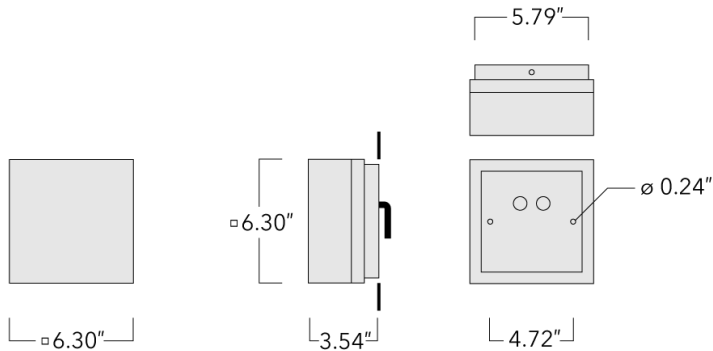

Specifications

Material description

Body	Luminaire body and lens frame constructed in die cast aluminum.
Lens	Clear tempered glass lens.
Colors	 RAL9004 Black RAL9007 Grey Metallic RAL9016 White RAL8019 Dark Bronze
Gasket	Silicone CCG® Controlled Compression Gasket
Fasteners	PCS polymer coated stainless steel
Ingress protection	IP66
Impact resistance	IK07
Corrosion resistance	5CE

Electrical description

Power supply	Integral [ECG] electronic driver 120V-277V. 0-10V dimmable, to be specified with order.
Driver / Ballast	Integral EC electronic converter

WE-EF LIGHTING USA, LLC

410-D Keystone Drive, 15086 Warrendale, PA 15086 - Phone: +1 724 742 0030
customersupport.usa@we-ef.com - <https://we-ef.com/us>
Subject to technical changes and errors. - Generated on 11/23/2024