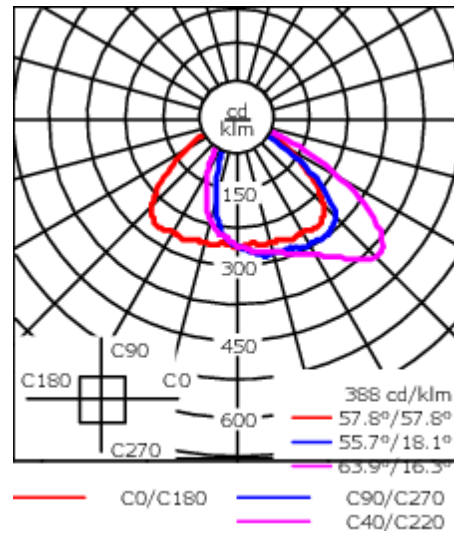

Luminaire can be mounted for up or down lighting. Optional 2200 K version up to max. 1050mA available. To be specified at time of ordering.

Weight	1.90 kg
Light distribution	rectangular, side throw [R45]
Light source	LED-3/6W / 700 mA - 3000 K
CRI	80
Power supply	EC
LEDs	3
Rated input power	7.5 W

Nominal Lumen (lm)

LED Lumen	290
Total Lumen	870
Tj	85

Rated lumens (lm)

LED Lumen	197.4
Total Lumen	592.2
Ta	25

Specifications

Material description

Body	Marine-grade, die-cast aluminium alloy
Lens	Safety glass lens
Colours	<div style="display: flex; align-items: center;"> <div style="width: 20px; height: 15px; background-color: black; margin-right: 5px;"></div> RAL9004 Signal black </div> <div style="display: flex; align-items: center; margin-top: 5px;"> <div style="width: 20px; height: 15px; background-color: grey; margin-right: 5px;"></div> RAL9007 Grey aluminium </div> <div style="display: flex; align-items: center; margin-top: 5px;"> <div style="width: 20px; height: 15px; background-color: darkgrey; margin-right: 5px;"></div> RAL7016 Anthracite grey </div> <div style="display: flex; align-items: center; margin-top: 5px;"> <div style="width: 20px; height: 15px; background-color: white; margin-right: 5px;"></div> RAL9016 Traffic white </div>
Gasket	Silicone rubber gasket
Fasteners	PCS hardware
Ingress protection	IP66
Impact resistance	IK07
Corrosion resistance	5CE