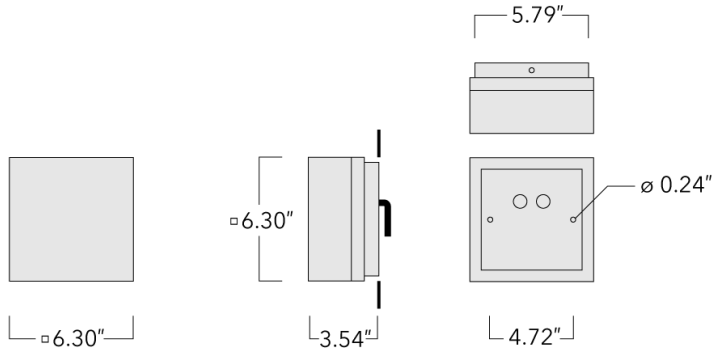

Specifications

Material description

Body	Luminaire body and lens frame constructed in die cast aluminum.
Lens	Clear tempered glass lens.
Colors	 RAL9004 Black RAL9007 Grey Metallic RAL9016 White RAL8019 Dark Bronze
Gasket	Silicone CCG® Controlled Compression Gasket
Fasteners	PCS polymer coated stainless steel
Ingress protection	IP66
Impact resistance	IK07
Corrosion resistance	5CE

Electrical description

Power supply	Integral [ECG] electronic driver 120V-277V. 0-10V dimmable, to be specified with order.
Driver / Ballast	Integral EC electronic converter

WE-EF LIGHTING USA, LLC

410-D Keystone Drive, 15086 Warrendale, PA 15086 - Phone: +1 724 742 0030
customersupport.usa@we-ef.com - <https://we-ef.com/us>
Subject to technical changes and errors. - Generated on 11/23/2024