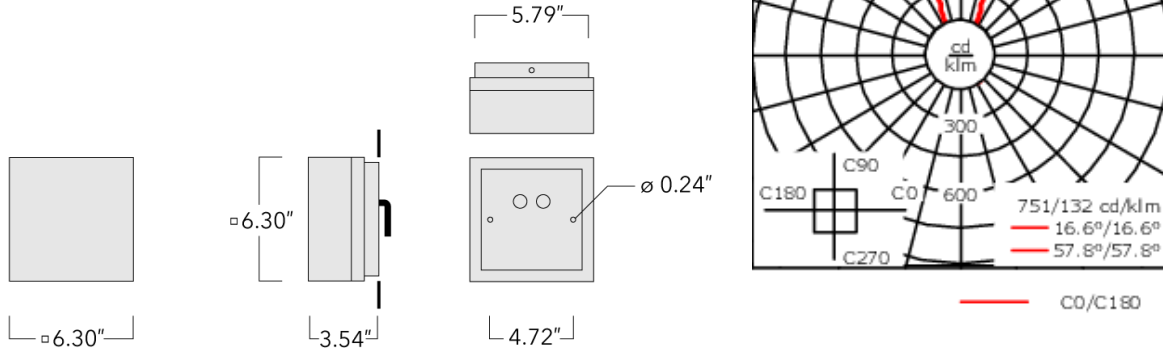

Specifications

Material description

Body	Luminaire body and lens frame constructed in die cast aluminum.
Lens	Clear tempered glass lens.
Colors	RAL9004 Black RAL9007 Grey Metallic RAL9016 White RAL8019 Dark Bronze
Gasket	Silicone CCG® Controlled Compression Gasket
Fasteners	PCS polymer coated stainless steel
Ingress protection	IP66
Impact resistance	IK07
Corrosion resistance	5CE

Electrical description

Power supply	Integral [ECG] electronic driver 120V-277V. 0-10V dimmable, to be specified with order.
Driver / Ballast	Integral EC electronic converter

WE-EF LIGHTING USA, LLC

410-D Keystone Drive, 15086 Warrendale, PA 15086 - Phone: +1 724 742 0030

customersupport.usa@we-ef.com - <https://we-ef.com/us>

Subject to technical changes and errors. - Generated on 11/23/2024