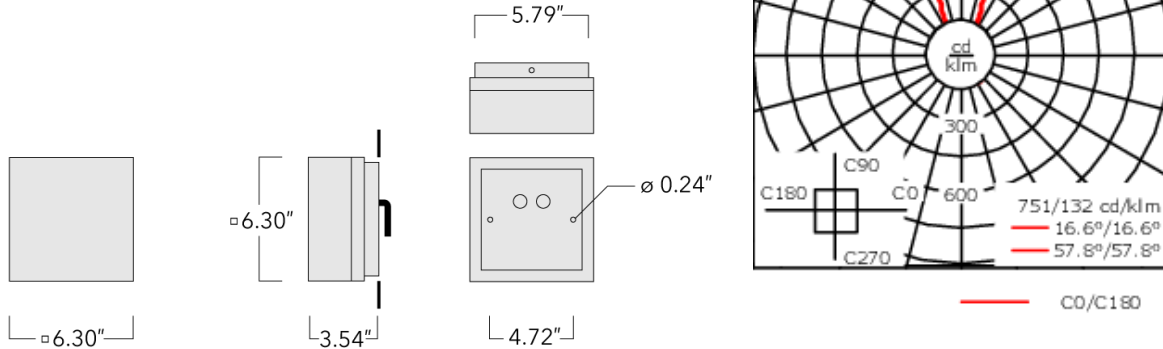

Specifications

Material description

Body	Luminaire body and lens frame constructed in die cast aluminum.
Lens	Clear tempered glass lens.
Colors	 RAL9004 Black RAL9007 Grey Metallic RAL9016 White RAL8019 Dark Bronze
Gasket	Silicone CCG® Controlled Compression Gasket
Fasteners	PCS polymer coated stainless steel
Ingress protection	IP66
Impact resistance	IK07
Corrosion resistance	5CE

Electrical description

Power supply	Integral [ECG] electronic driver 120V-277V. 0-10V dimmable, to be specified with order.
Driver / Ballast	Integral EC electronic converter

WE-EF LIGHTING USA, LLC

410-D Keystone Drive, 15086 Warrendale, PA 15086 - Phone: +1 724 742 0030

customersupport.usa@we-ef.com - <https://we-ef.com/us>

Subject to technical changes and errors. - Generated on 10/23/2024