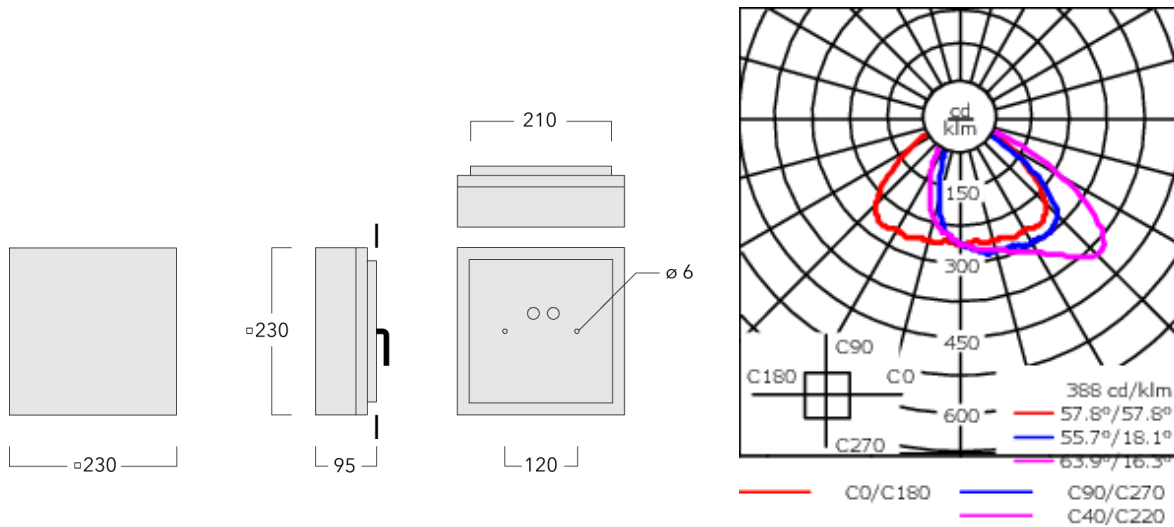

Description

IP66, Class I. IK07. Marine-grade, die-cast aluminium alloy. 5CE superior corrosion protection including PCS hardware. Safety glass lens. Silicone rubber gasket. Luminaire is factory-sealed and does not need to be opened during installation.

Integral EC electronic converter. Advanced thermal management protects LEDs while optimising lumens output. CAD-optimised optics for superior illumination and glare control. OLC® One LED Concept. Two cable entries. Optional 2200 K version up to max. 1050mA available. To be specified at time of ordering.

Luminaire can be mounted for up or down lighting.

Weight	3.10 kg
Light distribution	rectangular, side throw [R45]
Light source	LED-6/12W / 700 mA - 3000 K
CRI	80
Power supply	EC
LEDs	6
Rated input power	14.5 W
Nominal Lumen (lm)	
LED Lumen	290
Total Lumen	1740
Tj	85
Rated lumens (lm)	
LED Lumen	197.4
Total Lumen	1184.4
Ta	25