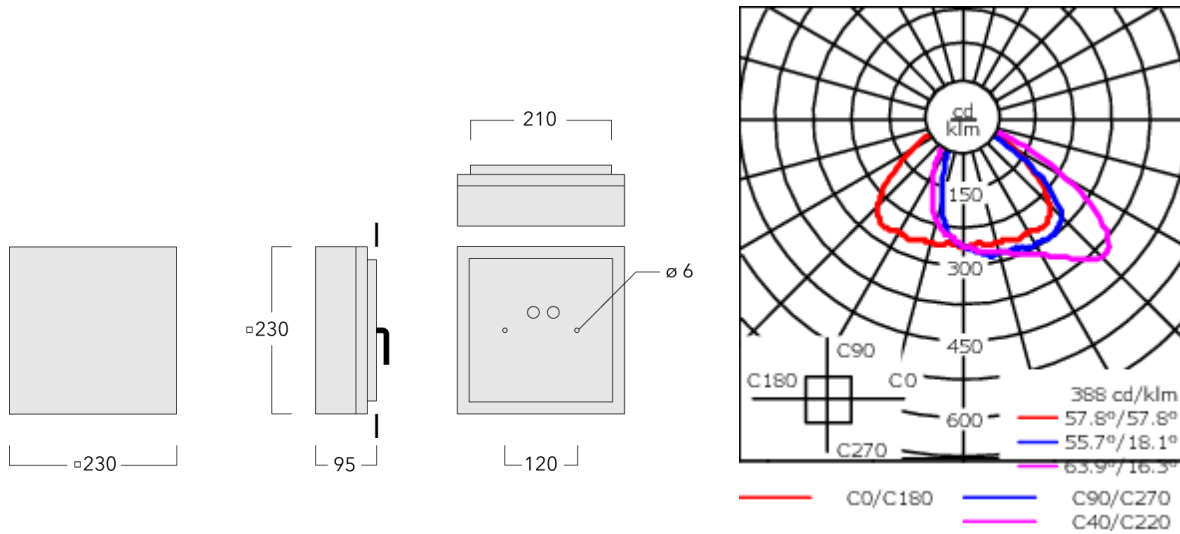

Integral EC electronic converter. Advanced thermal management protects LEDs while optimising lumens output. CAD-optimised optics for superior illumination and glare control. OLC® One LED Concept. Two cable entries. Optional 2200 K version up to max. 1050mA available. To be specified at time of ordering.

Luminaire can be mounted for up or down lighting.

Weight	3.10 kg
Light distribution	rectangular, side throw [R45]
Light source	LED-6/12W / 700 mA - 3000 K
CRI	80
Power supply	EC
LEDs	6
Rated input power	14.5 W

Nominal Lumen (lm)

LED Lumen	290
Total Lumen	1740
Tj	85

Rated lumens (lm)

LED Lumen	197.4
Total Lumen	1184.4
Ta	25

Specifications

Material description

Body	Marine-grade, die-cast aluminium alloy
Lens	Safety glass lens
Colours	<div style="display: flex; align-items: center;"> <div style="width: 20px; height: 15px; background-color: black; margin-right: 5px;"></div> RAL9004 Signal black </div> <div style="display: flex; align-items: center; margin-top: 5px;"> <div style="width: 20px; height: 15px; background-color: grey; margin-right: 5px;"></div> RAL9007 Grey aluminium </div> <div style="display: flex; align-items: center; margin-top: 5px;"> <div style="width: 20px; height: 15px; background-color: darkgrey; margin-right: 5px;"></div> RAL7016 Anthracite grey </div> <div style="display: flex; align-items: center; margin-top: 5px;"> <div style="width: 20px; height: 15px; background-color: lightgrey; margin-right: 5px;"></div> RAL9016 Traffic white </div>
Gasket	Silicone rubber gasket
Fasteners	PCS hardware
Ingress protection	IP66
Impact resistance	IK07
Corrosion resistance	5CE