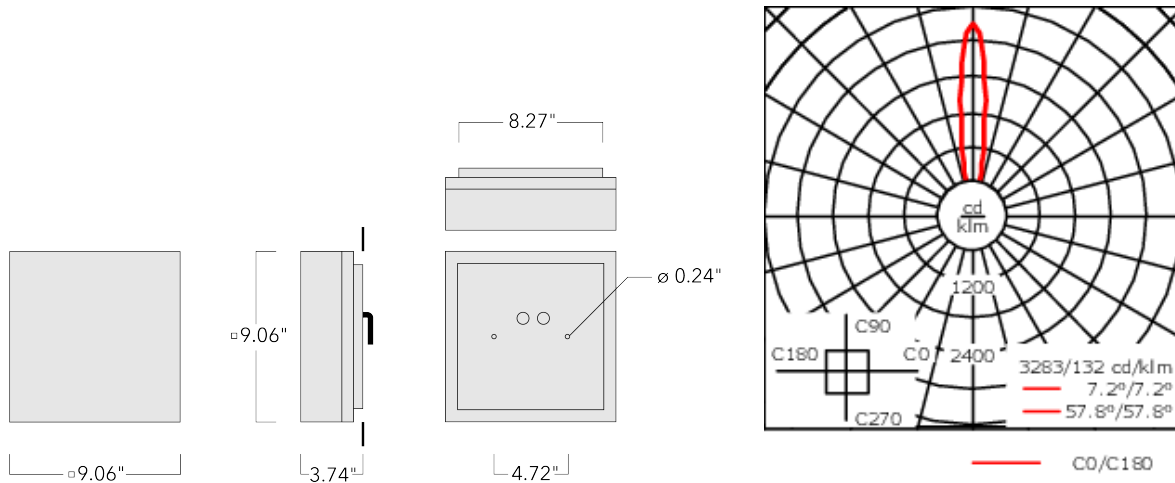

Specifications

Material description

Body	Luminaire body and lens frame constructed in die cast aluminum.
Lens	Clear tempered glass lens.
Colors	 RAL9004 Black RAL9007 Grey Metallic RAL9016 White RAL8019 Dark Bronze
Gasket	Silicone CCG® Controlled Compression Gasket
Fasteners	PCS polymer coated stainless steel
Ingress protection	IP66
Impact resistance	IK07
Corrosion resistance	5CE

Electrical description

Power supply	Integral [ECG] electronic driver 120V-277V. 0-10V dimmable, to be specified with order.
Driver / Ballast	Integral EC electronic converter

WE-EF LIGHTING USA, LLC