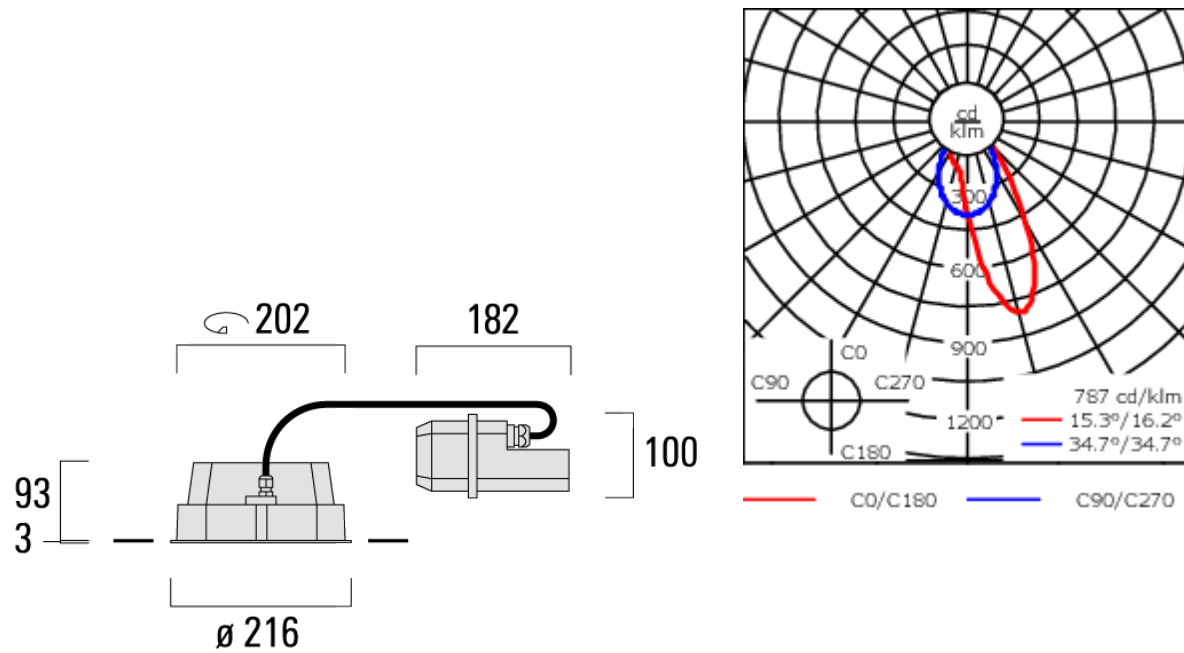

Spécifications

Description du matériel

Corps	Corps en fonte d'aluminium
Lentille	Verre de sécurité
Couleurs	RAL9004 Noir de sécurité RAL9007 Aluminium gris RAL7016 Gris anthracite RAL9016 Blanc signalisation
Joint	Joint silicone CCG®
Visserie	PCS Inox avec revêtement polymère
IP	IP66
IK	IK07
Protection contre la corrosion	5CE