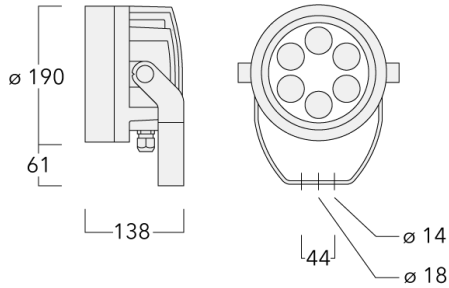

Weight	4.30 kg
Light distribution	symmetric, narrow beam [E]
Light source	LED-6/24W - RGBW/4K
CRI	20/80
Power supply	EC
LEDs	6
Rated input power	29 W
Nominal Lumen (lm)	
LED Lumen	340
Total Lumen	2040
Tj	85
Rated lumens (lm)	
LED Lumen	274.2
Total Lumen	1645.3
Ta	25

Description	Part ID	A	C1	D × L1	Weight (kg)	D × S
TA1 Mounting bracket, single (Ø 108 x 200)	147-0096		130	108 x 200	7.50	108 x 200

TA2 Mounting bracket, double (Ø 108 x 200)	147-0097		130	108 x 200	7.50	108 x 200
--	----------	--	-----	-----------	------	-----------