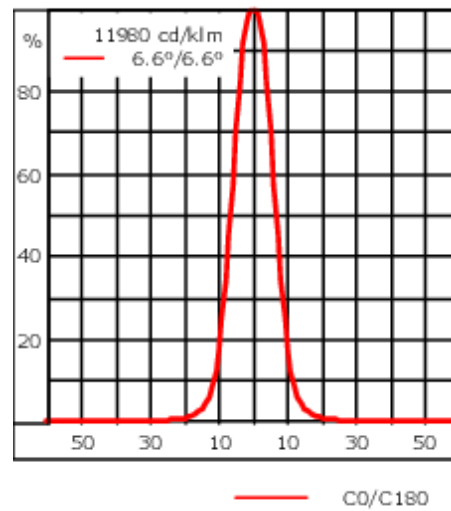

Weight	4.30 kg
Light distribution	symmetric, narrow beam [E]
Light source	LED-6/24W - RGBW/4K
CRI	20/80
Power supply	EC
LEDs	6
Rated input power	29 W
Nominal Lumen (lm)	
LED Lumen	340
Total Lumen	2040
Tj	85
Rated lumens (lm)	
LED Lumen	274.2
Total Lumen	1645.3
Ta	25