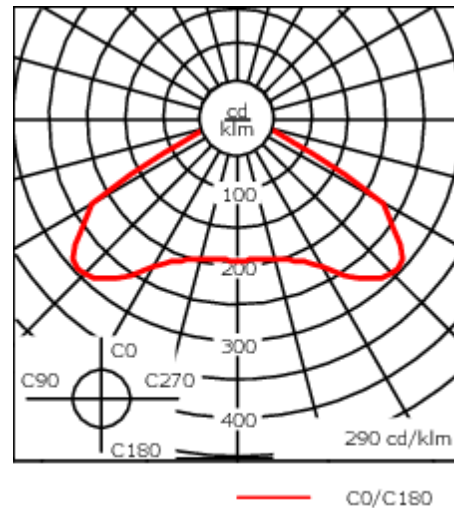

105-0138

CFS540 LED

we-ef

Specifications

Material description

Body	Marine-grade, die-cast aluminium alloy
Lens	PMMA RFC® Reflection Free Contour technology
Colours	RAL9004 Signal black RAL9006 White aluminium RAL9007 Grey aluminium
Gasket	Silicone CCG® Controlled Compression Gasket
Fasteners	PCS Polymer Coated Stainless Steel Hardware (unpainted)
Ingress protection	IP66
Impact resistance	IK08
Corrosion resistance	5CE+Primer
Windage	0.13 m²

Electrical description

Power supply	230V / 50 Hz
Driver / Ballast	Integral EC electronic converter

Additional information

Lifetime	Ta=40° L90B10 > 90000h
Warranty	The product is supplied with 10-year warranty. Please refer to the LED Warranty Statement located on www.we-ef.com for further details.

WE-EF LIGHTING Pty Ltd

6/13 Downard Street, 3195 Braeside, Victoria - Phone: +61 3 8587 0444 - Fax: +61 3 8587 0499

info.australia@we-ef.com - <https://we-ef.com/aus>

Subject to technical changes and errors. - Generated on 23/11/2024