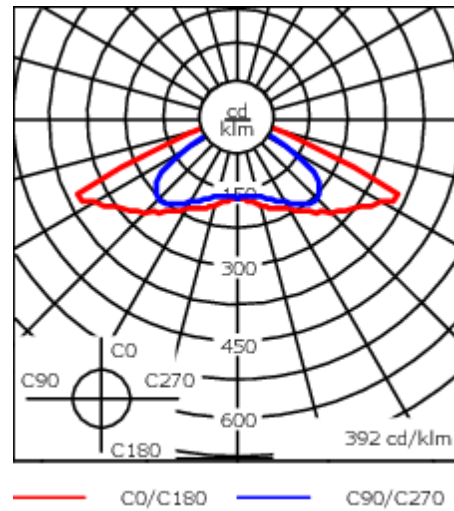

105-0140

CFS540 LED

we-ef

Specifications

Material description

Body	Marine-grade, die-cast aluminium alloy
Lens	PMMA RFC® Reflection Free Contour technology
Colours	RAL9004 Signal black RAL9006 White aluminium RAL9007 Grey aluminium RAL7016 Anthracite grey RAL9016 Traffic white
Gasket	Silicone CCG® Controlled Compression Gasket
Fasteners	PCS Polymer Coated Stainless Steel Hardware
Ingress protection	IP66
Impact resistance	IK08
Corrosion resistance	5CE
Windage	0.13 m²

Electrical description

Power supply	220-240V / 50-60 Hz
Driver / Ballast	Integral EC electronic converter
Power factor	< 0.9
Surge protection	6/6 kV (optional SP10)

Fagerhult Lighting Ltd

33-34 Dolben Street, SE1 0UQ London, United Kingdom

<https://we-ef.com/uk>

Subject to technical changes and errors. - Generated on 23/11/2024