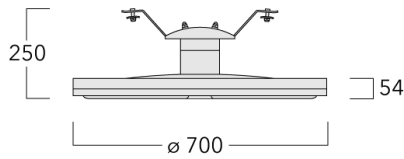

105-0140

CFS540 LED

we-ef

Specifications

Material description

Body	Marine-grade, die-cast aluminium alloy
Lens	PMMA RFC® Reflection Free Contour technology
Colours	RAL9004 Signal black RAL9006 White aluminium RAL9007 Grey aluminium RAL7016 Anthracite grey RAL9016 Traffic white
Gasket	Silicone CCG® Controlled Compression Gasket
Fasteners	PCS Polymer Coated Stainless Steel Hardware
Ingress protection	IP66
Impact resistance	IK08
Corrosion resistance	5CE
Windage	0.13 m²

Electrical description

Power supply	220-240V / 50-60 Hz
Driver / Ballast	Integral EC electronic converter
Power factor	< 0.9
Surge protection	6/6 kV (optional SP10)

Fagerhult Lighting Ltd

33-34 Dolben Street, SE1 0UQ London, United Kingdom

<https://we-ef.com/uk>

Subject to technical changes and errors. - Generated on 23/11/2024