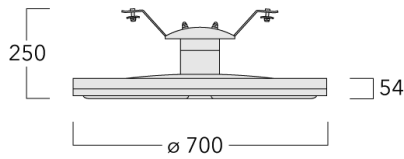

105-0141

CFS540 LED

we-ef

Specifications

Material description

Body	Marine-grade, die-cast aluminium alloy
Lens	PMMA RFC® Reflection Free Contour technology
Colours	RAL9004 Signal black RAL9006 White aluminium RAL9007 Grey aluminium RAL7016 Anthracite grey RAL9016 Traffic white
Gasket	Silicone CCG® Controlled Compression Gasket
Fasteners	PCS Polymer Coated Stainless Steel Hardware
Ingress protection	IP66
Impact resistance	IK08
Corrosion resistance	5CE
Windage	0.13 m²

Electrical description

Power supply	220-240V / 50-60 Hz
Driver / Ballast	Integral EC electronic converter
Power factor	< 0.9
Surge protection	6/6 kV (optional SP10)

Fagerhult Lighting Ltd

33-34 Dolben Street, SE1 0UQ London, United Kingdom

<https://we-ef.com/uk>

Subject to technical changes and errors. - Generated on 23/11/2024