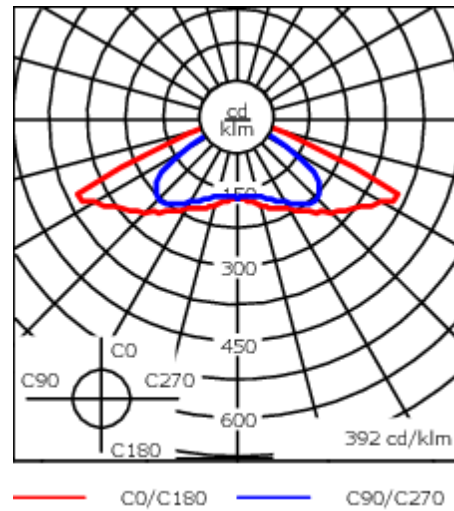

105-0141

CFS540 LED

we-ef

Specifications

Material description

Body	Marine-grade, die-cast aluminium alloy
Lens	PMMA RFC® Reflection Free Contour technology
Colours	RAL9004 Signal black RAL9006 White aluminium RAL9007 Grey aluminium RAL7016 Anthracite grey RAL9016 Traffic white
Gasket	Silicone CCG® Controlled Compression Gasket
Fasteners	PCS Polymer Coated Stainless Steel Hardware
Ingress protection	IP66
Impact resistance	IK08
Corrosion resistance	5CE
Windage	0.13 m²

Electrical description

Power supply	220-240V / 50-60 Hz
Driver / Ballast	Integral EC electronic converter
Power factor	< 0.9
Surge protection	6/6 kV (optional SP10)

Fagerhult Lighting Ltd

33-34 Dolben Street, SE1 0UQ London, United Kingdom

<https://we-ef.com/uk>

Subject to technical changes and errors. - Generated on 23/11/2024