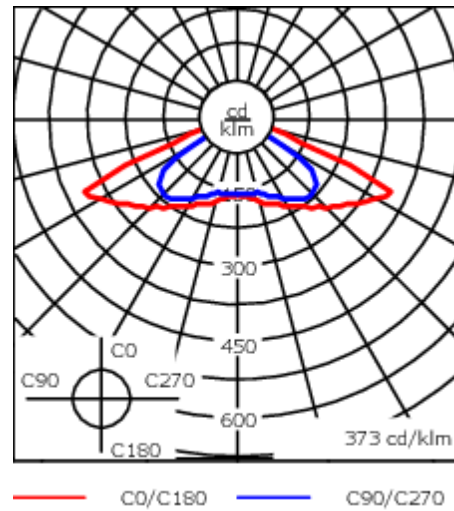

105-0148

CFS540 LED

we-ef

Specifications

Material description

Body	Marine-grade, die-cast aluminium alloy
Lens	PMMA RFC® Reflection Free Contour technology
Colours	RAL9004 Signal black RAL9006 White aluminium RAL9007 Grey aluminium RAL7016 Anthracite grey RAL9016 Traffic white
Gasket	Silicone CCG® Controlled Compression Gasket
Fasteners	PCS Polymer Coated Stainless Steel Hardware
Ingress protection	IP66
Impact resistance	IK08
Corrosion resistance	5CE
Windage	0.13 m²

Electrical description

Power supply	220-240V / 50-60 Hz
Driver / Ballast	Integral EC electronic converter
Power factor	< 0.9
Surge protection	6/6 kV (optional SP10)

Fagerhult Lighting Ltd

33-34 Dolben Street, SE1 0UQ London, United Kingdom

<https://we-ef.com/uk>

Subject to technical changes and errors. - Generated on 23/10/2024