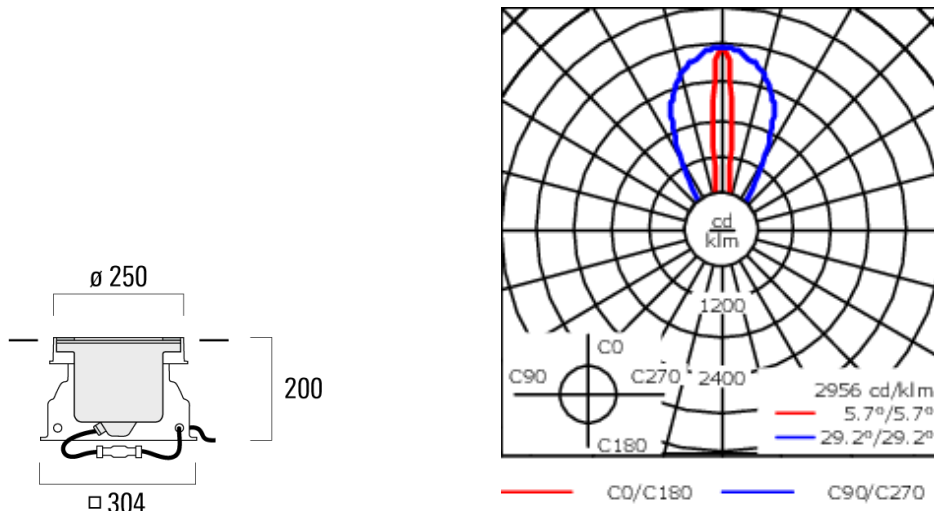

ETC330-FS LED**Description**

IP69. IK10+. Stainless steel construction including PCS hardware. Safety glass lens; max. load 5 tonnes. Luminaire can be driven over at low speed. Silicone rubber gasket. Anti-wick technology, equipped with a cable gland and 0.5 meters of flexible, PVC-free cable.

Luminaire installation blockout and sealable junction box included in supply.

Weight	6.40 kg
Light distribution	linear spread, very narrow beam, sharp cut-off [EES]
Light source	LED-12/24W / 700 mA - 3000 K
CRI	80
Power supply	EC
LEDs	12
Rated input power	27 W
Nominal Lumen (lm)	
LED Lumen	290
Total Lumen	3480
Tj	85
Rated lumens (lm)	
LED Lumen	231.7
Total Lumen	2779.9
Ta	25

ETC330-FS LED

Specifications

Material description

Body	Stainless steel construction
Lens	Safety glass lens, max. load 5 tonnes
Colours	 Stainless Steel
Gasket	Silicone rubber gasket
Fasteners	PCS hardware
Ingress protection	IP69
Impact resistance	IK10+