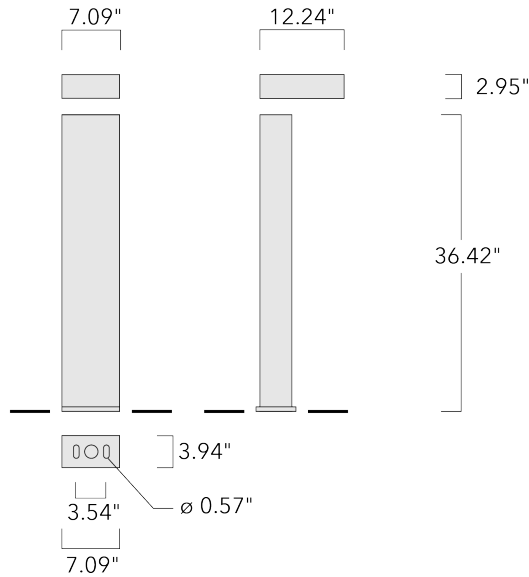

Example: XXX-XXXX-9004 (Black)
+ XXX-XXXX (Accessory 1)

For DarkSky compliant configurations of this product, please find the spec sheet and DarkSky certificate in the library.

Weight	52.91 lb
Light distribution	[S70] Type II Short
Light source	LED-6/26W / 1400 mA - 4000 K
CRI	80
Power supply	electronic gear
BUG	B1 U0 G1
LEDs	6
Rated input power	29 W

Nominal Lumen (lm)

LED Lumen	575
Total Lumen	3450
Tj	85

Delivered lumens (lm)

LED Lumen	476.4
Total Lumen	2858.3
Ta	25

WE-EF LIGHTING USA, LLC

410-D Keystone Drive, 15086 Warrendale, PA 15086 - Phone: +1 724 742 0030
customersupport.usa@we-ef.com - <https://we-ef.com/us>
Subject to technical changes and errors. - Generated on 07/02/2025