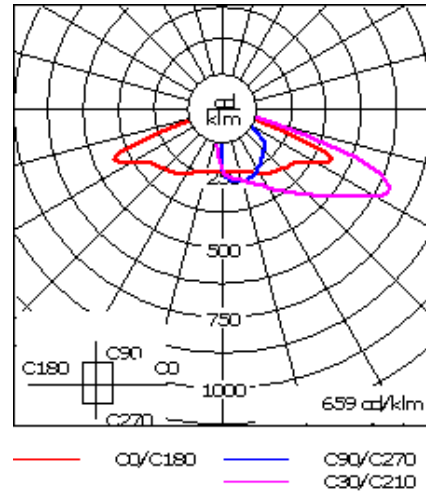

Example: XXX-XXXX-9004 (Black)
+ XXX-XXXX (Accessory 1)

For DarkSky compliant configurations of this product, please find the spec sheet and DarkSky certificate in the library.

Weight	52.91 lb
Light distribution	[S70] Type II Short
Light source	LED-6/26W / 1400 mA - 4000 K
CRI	80
Power supply	electronic gear
BUG	B1 U0 G1
LEDs	6
Rated input power	29 W

Nominal Lumen (lm)

LED Lumen	575
Total Lumen	3450
Tj	85

Delivered lumens (lm)

LED Lumen	476.4
Total Lumen	2858.3
Ta	25

WE-EF LIGHTING USA, LLC

410-D Keystone Drive, 15086 Warrendale, PA 15086 - Phone: +1 724 742 0030
customersupport.usa@we-ef.com - <https://we-ef.com/us>
Subject to technical changes and errors. - Generated on 07/02/2025