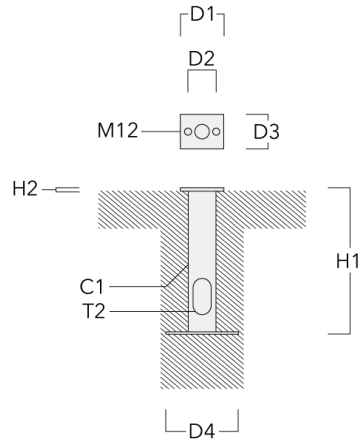

114-0139

PSY424 LED

we-ef

Mounting Accessories

Planted root

Description	Part ID	C1	D1	D2	D3	D4	H1	H2	T2	Weight (lb)
Planted root ESV2	300-9115	2.99	4.72	3.54	3.74	7.87	15.75	0.39	62 x 100	8.37

WE-EF LIGHTING USA, LLC