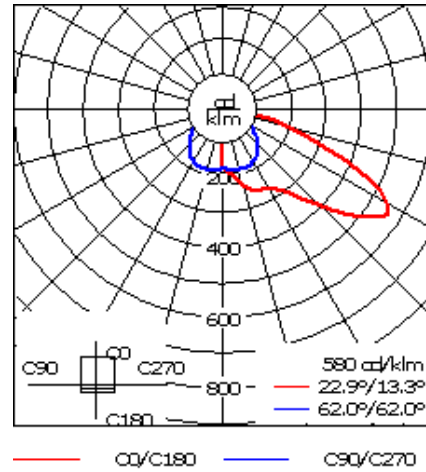

Specifications

Material description

Body	Marine-grade, all-aluminium construction. Pole section features galvanised steel reinforcement core
Lens	RFC_R_ Reflection Free Contour main lens
Colors	 RAL9004 Black RAL9007 Grey Metallic RAL9016 White RAL8019 Dark Bronze
Gasket	Silicone CCG® Controlled Compression Gasket
Fasteners	PCS Polymer Coated Stainless Steel Hardware
Ingress protection	IP66/IP67
Impact resistance	IK10
Corrosion resistance	5CE

Electrical description

Power supply	Integral [ECG] electronic driver 120V-277V. 0-10V dimmable, to be specified with order.
Driver / Ballast	Integral EC electronic converter
Power factor	> 0.9

WE-EF LIGHTING USA, LLC

410-D Keystone Drive, 15086 Warrendale, PA 15086 - Phone: +1 724 742 0030
customersupport.usa@we-ef.com - <https://we-ef.com/us>
Subject to technical changes and errors. - Generated on 11/23/2024