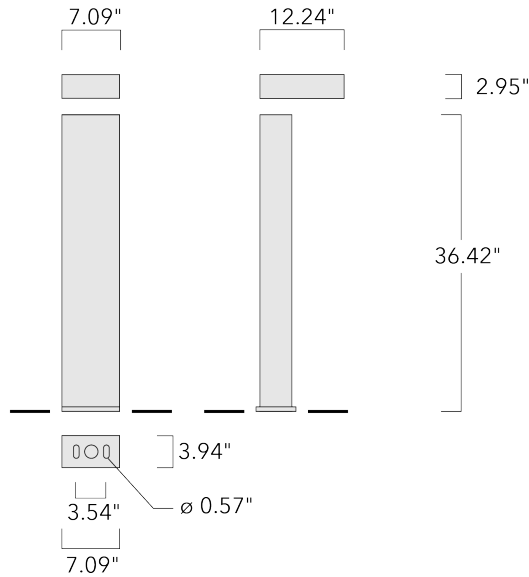

Specifications

Material description

Body	Marine-grade, all-aluminium construction. Pole section features galvanised steel reinforcement core
Lens	RFC_R_ Reflection Free Contour main lens
Colors	 RAL9004 Black RAL9007 Grey Metallic RAL9016 White RAL8019 Dark Bronze
Gasket	Silicone CCG® Controlled Compression Gasket
Fasteners	PCS Polymer Coated Stainless Steel Hardware
Ingress protection	IP66/IP67
Impact resistance	IK10
Corrosion resistance	5CE

Electrical description

Power supply	Integral [ECG] electronic driver 120V-277V. 0-10V dimmable, to be specified with order.
Driver / Ballast	Integral EC electronic converter
Power factor	> 0.9

WE-EF LIGHTING USA, LLC

410-D Keystone Drive, 15086 Warrendale, PA 15086 - Phone: +1 724 742 0030
customersupport.usa@we-ef.com - <https://we-ef.com/us>
Subject to technical changes and errors. - Generated on 11/23/2024