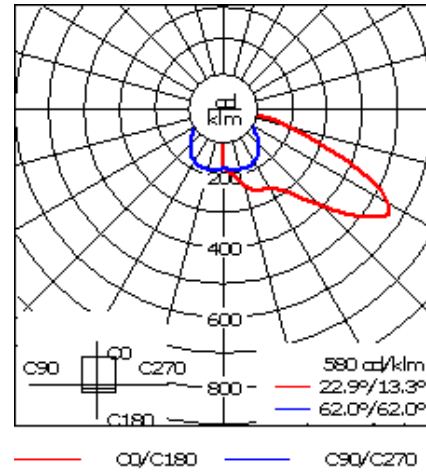

Example: XXX-XXXX-9004 (Black)  
+ XXX-XXXX (Accessory 1)

For DarkSky compliant configurations of this product, please find the spec sheet and DarkSky certificate in the library.

Weight	52.91 lb
Light distribution	[A60] Type IV Very Short
Light source	LED-6/26W / 1400 mA - 3000 K
CRI	80
Power supply	electronic gear
BUG	B0 U0 G1
LEDs	6
Rated input power	29 W

**Nominal Lumen (lm)**

LED Lumen	550
Total Lumen	3300
Tj	85

**Rated lumens (lm)**

LED Lumen	413.1
Total Lumen	2478.5
Ta	25

**WE-EF LIGHTING USA, LLC**

410-D Keystone Drive, 15086 Warrendale, PA 15086 - Phone: +1 724 742 0030  
customersupport.usa@we-ef.com - <https://we-ef.com/us>  
Subject to technical changes and errors. - Generated on 10/23/2024