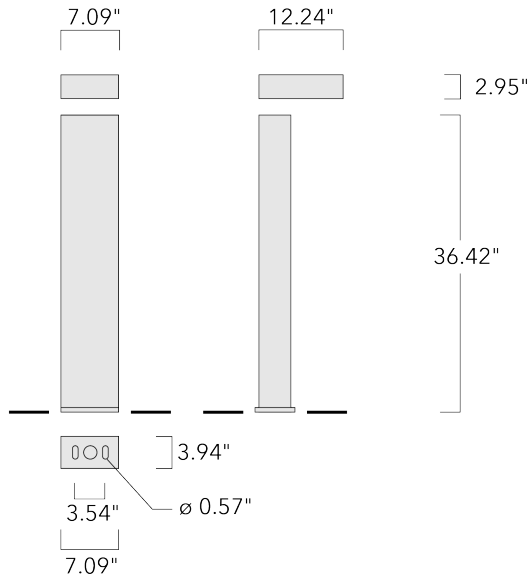

Example: XXX-XXXX-9004 (Black)  
+ XXX-XXXX (Accessory 1)

For DarkSky compliant configurations of this product, please find the spec sheet and DarkSky certificate in the library.

Weight	52.91 lb
Light distribution	[A60] Type IV Very Short
Light source	LED-6/26W / 1400 mA - 3000 K
CRI	80
Power supply	electronic gear
BUG	B0 U0 G1
LEDs	6
Rated input power	29 W

**Nominal Lumen (lm)**

LED Lumen	550
Total Lumen	3300
Tj	85

**Rated lumens (lm)**

LED Lumen	413.1
Total Lumen	2478.5
Ta	25

**WE-EF LIGHTING USA, LLC**

410-D Keystone Drive, 15086 Warrendale, PA 15086 - Phone: +1 724 742 0030  
customersupport.usa@we-ef.com - <https://we-ef.com/us>  
Subject to technical changes and errors. - Generated on 10/23/2024