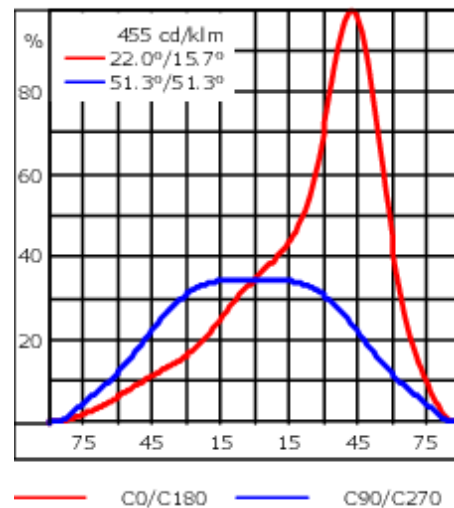

FLB141 LED Wall bracket - Asymmetric

Specifications

Material description

Body	Marine-grade, die-cast aluminium alloy
Lens	Safety glass
Colours	RAL9004 Signal black RAL9007 Grey aluminium RAL7016 Anthracite grey RAL9016 Traffic white
Gasket	Silicone CCG® Controlled Compression Gasket
Fasteners	PCS hardware
Ingress protection	IP66
Impact resistance	IK08
Corrosion resistance	5CE

Electrical description

Driver / Ballast	Integral EC electronic converter in thermally-separated compartment

Additional information

WE-EF LIGHTING (Thailand) Co., Ltd.

57 Moo 5, Kingkaew Rd., Bangplee, 10540 Samutprakarn - Phone: +66 2 738 96 20 - Fax: +66 2 738 96 29

<https://we-ef.com/asia>

Subject to technical changes and errors. - Generated on 06/10/2025