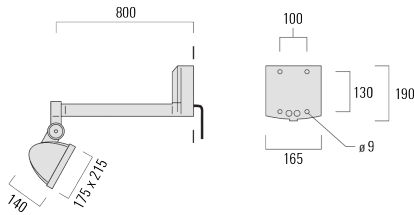

FLB141 LED Wall bracket - Asymmetric

Specifications

Material description

Body	Marine-grade, die-cast aluminium alloy
Lens	Safety glass
Colours	RAL9004 Signal black RAL9007 Grey aluminium RAL7016 Anthracite grey RAL9016 Traffic white
Gasket	Silicone CCG® Controlled Compression Gasket
Fasteners	PCS hardware
Ingress protection	IP66
Impact resistance	IK08
Corrosion resistance	5CE

Electrical description

Driver / Ballast	Integral EC electronic converter in thermally-separated compartment

Additional information

WE-EF LIGHTING (Thailand) Co., Ltd.

57 Moo 5, Kingkaew Rd., Bangplee, 10540 Samutprakarn - Phone: +66 2 738 96 20 - Fax: +66 2 738 96 29

<https://we-ef.com/asia>

Subject to technical changes and errors. - Generated on 06/10/2025