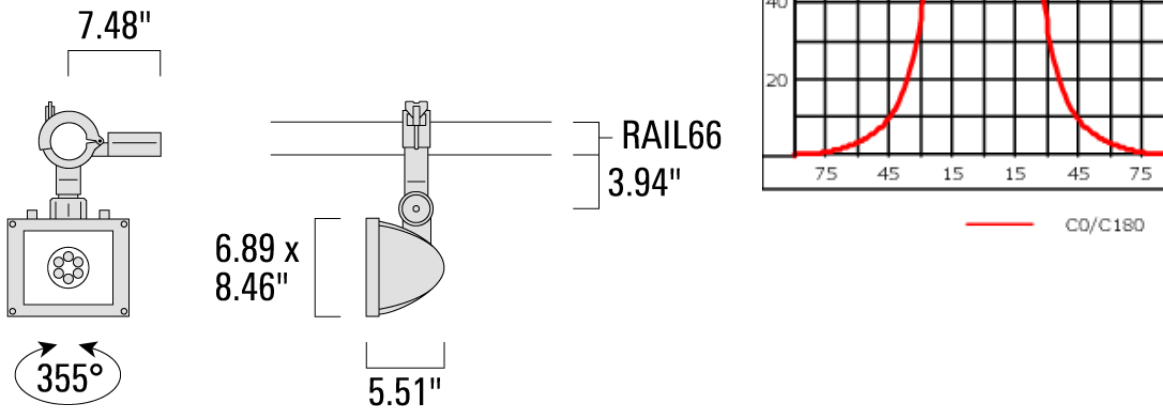

FLB141 LED #7 SPACE FRAME Symmetric

Specifications

Material description

Body	Marine-grade, die-cast aluminium alloy
Lens	Safety glass
Colors	RAL9004 Black RAL9007 Grey Metallic RAL9016 White RAL8019 Dark Bronze
Gasket	Silicone CCG® Controlled Compression Gasket
Fasteners	PCS hardware
Ingress protection	IP66
Impact resistance	IK08
Corrosion resistance	5CE