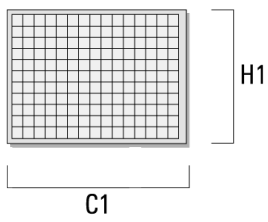

Optical Accessories

Wire guard

Description	Part ID	C1	H1
Wire guard EG	161-9118	7.13	6.02