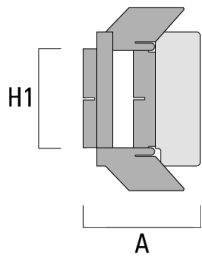

Wire guard

Description	Part ID	C1	H1
Wire guard EG	161-9118	7.13	6.02

FLB141 LED #7 SPACE FRAME Symmetric

Barn doors

Description	Part ID	A	H1
Barn doors ED	161-9119	9.65	5.2

Glare shield

Description	Part ID	A	H1
Glare shield ES	161-9121	6.5	5.20