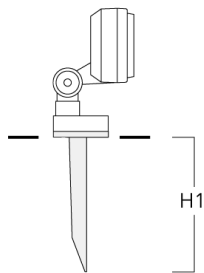

145-9861

we-ef

FLD121 LED Surface mounted

Mounting Accessories

Ground spike

Description	Part ID	H1	Weight (kg)
Ground spike EF1 (including cable and plug)	145-9196	270	1.00

Ground spike EF1 (without cable and plug)	145-9198	270	0.40
---	----------	-----	------