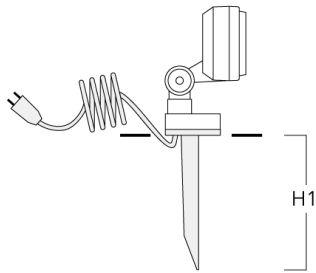

Mounting Accessories

Ground spike

Description	Part ID	H1	Weight (kg)
Ground spike EF1 (including cable and plug)	145-9196	270	1.00

Ground spike EF1 (without cable and plug)	145-9198	270	0.40
---	----------	-----	------