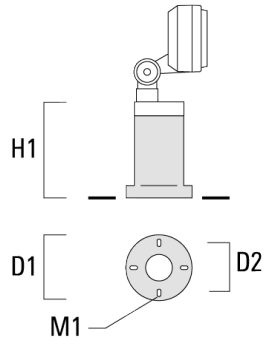

145-9861

we-ef

FLD121 LED Surface mounted

Short post

Description	Part ID	D1	D2	H1	M1	Weight (kg)
Short post EM1-2/M5	145-9200	160	130	200	9	1.10