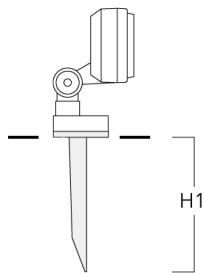

Ground spike EF1 (without cable and plug)	145-9198	270	0.40