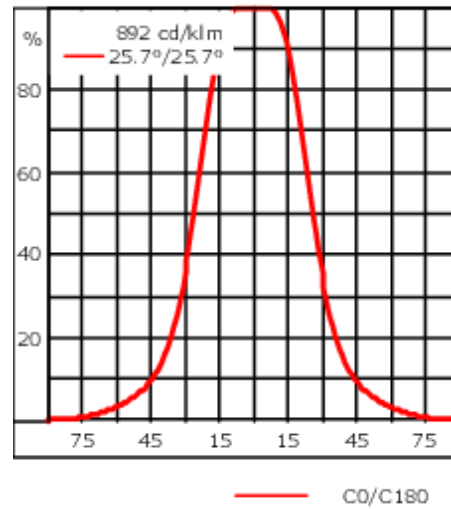

Specifications

Material description

Body	Marine-grade, die-cast aluminium alloy
Lens	Safety glass lens
Colours	RAL9004 Signal black RAL9007 Grey aluminium RAL7016 Anthracite grey RAL9016 Traffic white
Gasket	Silicone CCG® Controlled Compression Gasket
Fasteners	PCS hardware
Ingress protection	IP66
Impact resistance	IK07
Corrosion resistance	5CE

Electrical description

Power supply	220-240V / 50-60 Hz
Driver / Ballast	Integral EC electronic converter in thermally-separated compartment

Additional information

Lifetime	Ta=25° L90B10 > 90000h