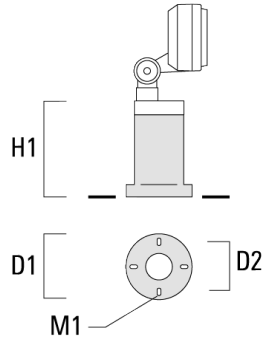

145-9861

we-ef

FLD121 LED Surface mounted

Description	Part ID	D1	D2	H1	M1	Weight (kg)
Short post EM1-2/M5	145-9200	160	130	200	9	1.10