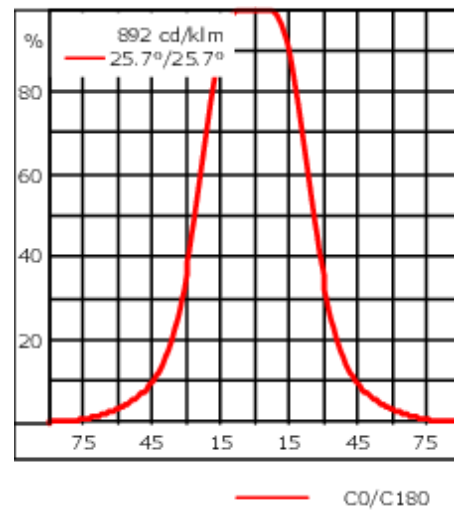

Specifications

Material description

Body	Marine-grade, die-cast aluminium alloy
Lens	Safety glass lens
Colours	RAL9004 Signal black RAL9007 Grey aluminium RAL7016 Anthracite grey RAL9016 Traffic white
Gasket	Silicone CCG® Controlled Compression Gasket
Fasteners	PCS hardware
Ingress protection	IP66
Impact resistance	IK07
Corrosion resistance	5CE

Electrical description

Power supply	220-240V / 50-60 Hz
Driver / Ballast	Integral EC electronic converter in thermally-separated compartment

Additional information

Lifetime	T_a=25° L90B10 > 90000h