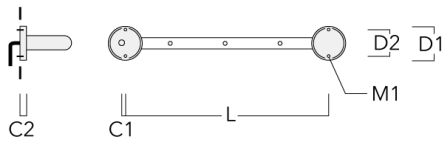

Glare shield

FLD121 LED RAIL66

Description	Part ID	A	C1
Glare shield ES	145-9531	57	109

Snoot

Description	Part ID	A	C1
Snoot ET	145-9532	57	109

Linear spread lens

FLD121 LED RAIL66

Description	Part ID	C1
Linear spread lens EO-180	145-9533	101

Flood lens

Description	Part ID	C1
Flood lens EO-360	145-9534	101

Mounting Accessories

Flat Surface Fitters

Description	Part ID	C1	C2	D1	D2	L	M1	Weight (kg)
Surface fitters (pair)	310-9290	20	30	180	140	1070	9	1.70

Column Fitters

Description	Part ID	C1	C2	L	M1	Weight (kg)
Column fitters (pair)	310-9294	30	100	1115	12	0.90

Universal

FLD121 LED RAIL66

Description	Part ID	C1	C2	H1	M1	Weight (kg)	L1	L2
2 Mains outlets (L=1150)	310-9300	75	30	200	12	5.90	1150	1045