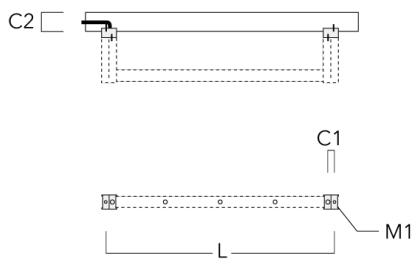

Flood lens

Description	Part ID	C1
Flood lens EO-360	145-9534	101

Mounting Accessories

Flat Surface Fitters

Description	Part ID	C1	C2	D1	D2	L	M1	Weight (kg)
Surface fitters (pair)	310-9290	20	30	180	140	1070	9	1.70

Column Fitters

Description	Part ID	C1	C2	L	M1	Weight (kg)
Column fitters (pair)	310-9294	30	100	1115	12	0.90

Universal

FLD121 LED RAIL66

Description	Part ID	C1	C2	H1	M1	Weight (kg)	L1	L2
2 Mains outlets (L=1150)	310-9300	75	30	200	12	5.90	1150	1045