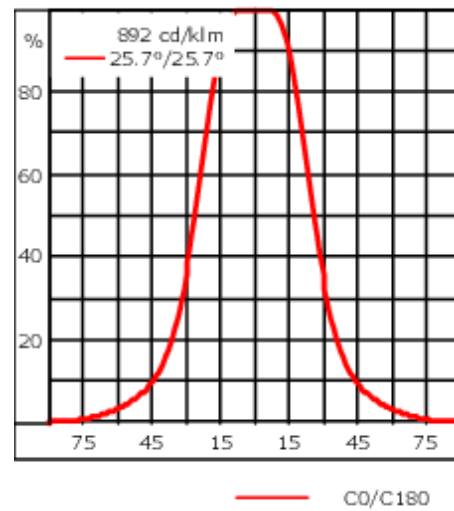

Specifications

Material description

Body	Marine-grade, die-cast aluminium alloy
Lens	Safety glass lens
Colours	RAL9004 Signal black RAL9007 Grey aluminium RAL7016 Anthracite grey RAL9016 Traffic white
Gasket	Silicone CCG® Controlled Compression Gasket
Fasteners	PCS hardware
Ingress protection	IP66
Impact resistance	IK07
Corrosion resistance	5CE

Electrical description

Power supply	220-240V / 50-60 Hz
Driver / Ballast	Integral EC electronic converter in thermally-separated compartment

Additional information

WE-EF LIGHTING (Thailand) Co., Ltd.

57 Moo 5, Kingkaew Rd., Bangplee, 10540 Samutprakarn - Phone: +66 2 738 96 20 - Fax: +66 2 738 96 29

<https://we-ef.com/asia>

Subject to technical changes and errors. - Generated on 23/10/2024