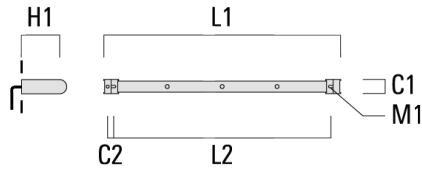

Flood lens

Description	Part ID	C1
Flood lens EO-360	145-9534	101

Mounting Accessories

Flat Surface Fitters

Description	Part ID	C1	C2	D1	D2	L	M1	Weight (kg)
Surface fitters (pair)	310-9290	20	30	180	140	1070	9	1.70

Column Fitters

Description	Part ID	C1	C2	L	M1	Weight (kg)
Column fitters (pair)	310-9294	30	100	1115	12	0.90

Universal

FLD121 LED RAIL66

Description	Part ID	C1	C2	H1	M1	Weight (kg)	L1	L2
2 Mains outlets (L=1150)	310-9300	75	30	200	12	5.90	1150	1045