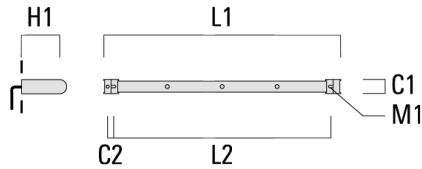

Flood lens

Description	Part ID	C1
Flood lens EO-360	145-9534	101

Mounting Accessories

Flat Surface Fitters

Description	Part ID	C1	C2	D1	D2	L	M1	Weight (kg)
Surface fitters (pair)	310-9290	20	30	180	140	1070	9	1.70

Column Fitters

Description	Part ID	C1	C2	L	M1	Weight (kg)
Column fitters (pair)	310-9294	30	100	1115	12	0.90

Universal

FLD121 LED RAIL66

Description	Part ID	C1	C2	H1	M1	Weight (kg)	L1	L2
2 Mains outlets (L=1150)	310-9300	75	30	200	12	5.90	1150	1045