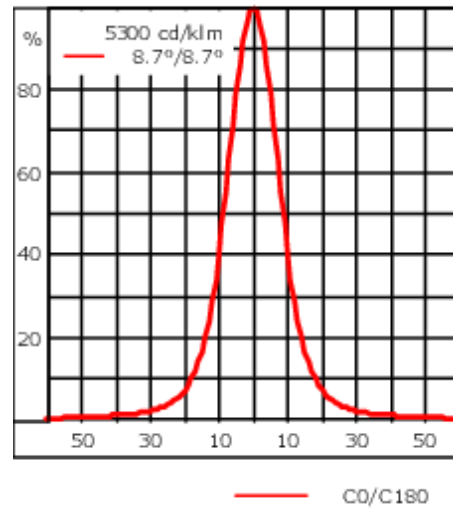

Nominal Lumen (lm)

LED Lumen	430
Total Lumen	2580
Tj	85

Rated lumens (lm)

LED Lumen	360.9
Total Lumen	2165.6
Ta	25

145-9870

FLD121 LED RAIL66

we-ef

Specifications