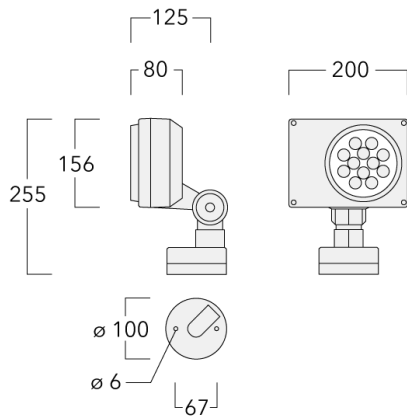

Specifications

Material description

Body	Marine-grade, die-cast aluminium alloy
Lens	Safety glass lens
Colours	RAL9004 Signal black RAL9007 Grey aluminium RAL7016 Anthracite grey RAL9016 Traffic white
Gasket	Silicone CCG® Controlled Compression Gasket
Fasteners	PCS hardware
Ingress protection	IP66
Impact resistance	IK07
Corrosion resistance	5CE

Electrical description

Power supply	220-240V / 50-60 Hz
Driver / Ballast	Integral EC electronic converter in thermally-separated compartment

Additional information

Lifetime	Ta=25° L90B10 > 90000h