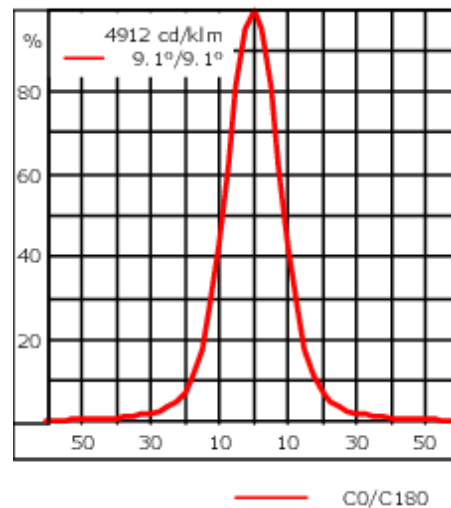

Specifications

Material description

Body	Marine-grade, die-cast aluminium alloy
Lens	Safety glass lens
Colours	RAL9004 Signal black RAL9007 Grey aluminium RAL7016 Anthracite grey RAL9016 Traffic white
Gasket	Silicone CCG® Controlled Compression Gasket
Fasteners	PCS hardware
Ingress protection	IP66
Impact resistance	IK07
Corrosion resistance	5CE

Electrical description

Power supply	220-240V / 50-60 Hz
Driver / Ballast	Integral EC electronic converter in thermally-separated compartment

Additional information

Lifetime	Ta=25° L90B10 > 90000h