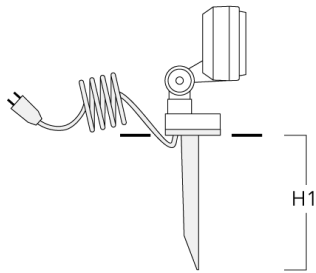

Mounting Accessories

Ground spike

Description	Part ID	H1	Weight (kg)
Ground spike EF1 (including cable and plug)	145-9196	270	1.00

Ground spike EF1 (without cable and plug)	145-9198	270	0.40
-------------------------------------------	----------	-----	------