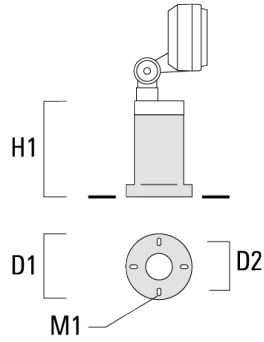

145-9901

we-ef

FLD131 LED Surface mounted

Description	Part ID	D1	D2	H1	M1	Weight (kg)
Short post EM1-2/M5	145-9200	160	130	200	9	1.10

WE-EF LIGHTING (Thailand) Co., Ltd.

57 Moo 5, Kingkaew Rd., Bangplee, 10540 Samutprakarn - Phone: +66 2 738 96 20 - Fax: +66 2 738 96 29

<https://we-ef.com/asia>

Subject to technical changes and errors. - Generated on 23/10/2024