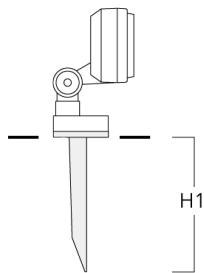

Mounting Accessories

Ground spike

Description	Part ID	H1	Weight (kg)
Ground spike EF1 (including cable and plug)	145-9196	270	1.00

Ground spike EF1 (without cable and plug)	145-9198	270	0.40
-------------------------------------------	----------	-----	------