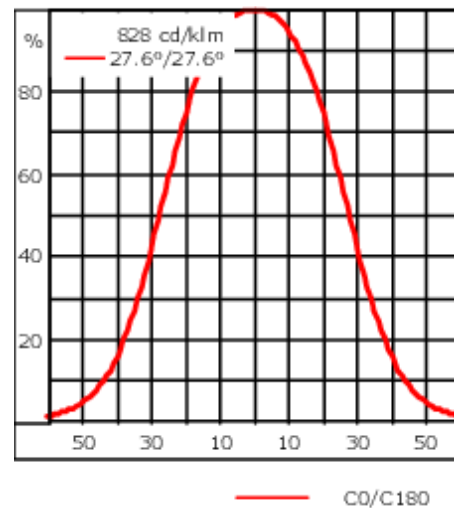

Specifications

Material description

Body	Marine-grade, die-cast aluminium alloy
Lens	Safety glass lens
Colours	RAL9004 Signal black RAL9006 White aluminium RAL9007 Grey aluminium RAL7016 Anthracite grey RAL9016 Traffic white
Gasket	Silicone CCG® Controlled Compression Gasket
Fasteners	PCS Polymer Coated Stainless Steel Hardware
Ingress protection	IP66
Impact resistance	IK07
Corrosion resistance	5CE
Windage	0.116 m²

Electrical description

Power supply	220-240V / 50-60 Hz
Driver / Ballast	DMX
Power factor	> 0.9
Surge protection	1/2 kV (optional SP10)

Additional information

Lifetime	Ta=25° L90B10 > 90000h
Energy efficiency class	G (Light source)

Fagerhult Lighting Ltd

33-34 Dolben Street, SE1 0UQ London, United Kingdom

<https://we-ef.com/uk>

Subject to technical changes and errors. - Generated on 10/03/2025