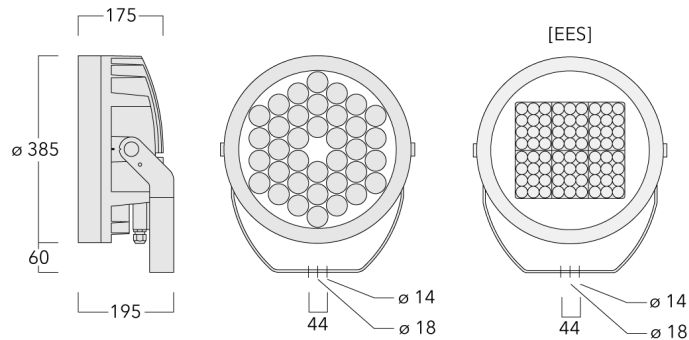

Specifications

Material description

Body	Marine-grade, die-cast aluminium alloy
Lens	Safety glass lens
Colours	RAL9004 Signal black RAL9006 White aluminium RAL9007 Grey aluminium RAL7016 Anthracite grey RAL9016 Traffic white
Gasket	Silicone CCG® Controlled Compression Gasket
Fasteners	PCS Polymer Coated Stainless Steel Hardware
Ingress protection	IP66
Impact resistance	IK07
Corrosion resistance	5CE
Windage	0.116 m²

Electrical description

Power supply	220-240V / 50-60 Hz
Driver / Ballast	DMX
Power factor	> 0.9
Surge protection	1/2 kV (optional SP10)

Additional information

Lifetime	Ta=25° L90B10 > 90000h
Energy efficiency class	G (Light source)

Fagerhult Lighting Ltd

33-34 Dolben Street, SE1 0UQ London, United Kingdom

<https://we-ef.com/uk>

Subject to technical changes and errors. - Generated on 10/03/2025