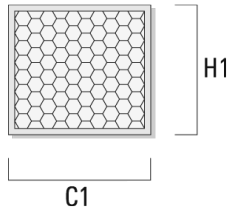

### Honeycomb louvre

Description	Part ID	C1	H1
IW-03-FLC260-LED - [E][EE][EES]	139-1863	324	

---

Description	Part ID	C1	H1
IW-FLC26_EES-CC LED	139-2434	232	209

---

---

**Linear spread lens**

---