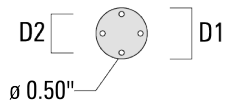

FLC260 LED COLOR CHANGER

Short post EM

Description	Part ID	D1	D2	H1	M1	Weight (lb)
EM1-M16 AL	270-0001	6.3"	5.12"	8"	0.35"	4.85 lbs

Surface Mount Canopy SMC

Description	Part ID	D1	D2	Weight (lb)
SMC-200	147-6915	10.83	9.25	15.4 lbs