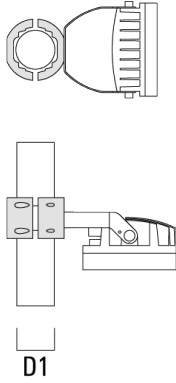

Description	Part ID	A	C1
ES-FLC260-LED	139-1864	8.74	15.47

FLC260 LED COLOR CHANGER

Mounting Accessories

Pole clamp TS

Description	Part ID	D1	Weight (lb)	D
TS1-2/M12 Pole clamp, single (Ø 3"-3.5")	147-0543	3.0-3.50	3.31	76-89

TS1-2/M16 Pole clamp, single (Ø 4.5"-5.25")	147-0544	4.5-5.25	1.70	114-133
---	----------	----------	------	---------

WE-EF LIGHTING USA, LLC

410-D Keystone Drive, 15086 Warrendale, PA 15086 - Phone: +1 724 742 0030
 customersupport.usa@we-ef.com - <https://we-ef.com/us>
 Subject to technical changes and errors. - Generated on 03/10/2025