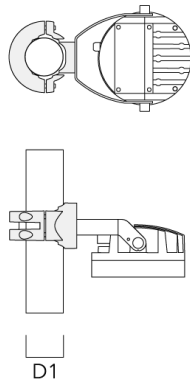

FLC260 LED COLOR CHANGER

Pole clamp PC

Description	Part ID	D1	Weight (lb)
PC2 76-89/60 Pole clamp, double (Ø 3"-3.5")	139-2703	3.0-3.50	2.20

PC1 76-89/60 Pole clamp, single (Ø 3"-3.5")	139-2702	3.0-3.50	2.20
---	----------	----------	------