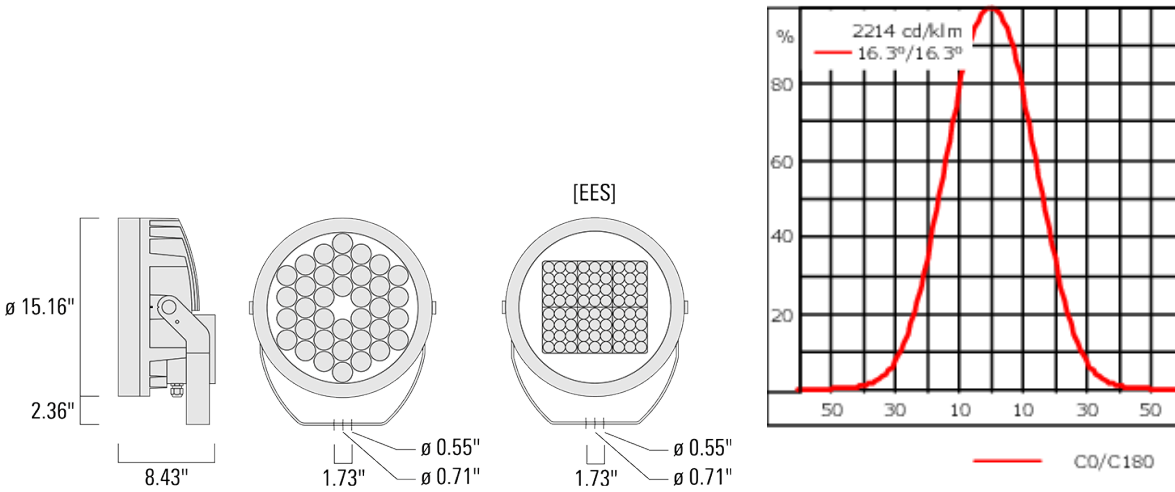

FLC260 LED COLOR CHANGER

Specifications

Material description

Body	Marine-grade, die-cast aluminium alloy
Lens	Safety glass lens
Colors	 RAL9004 Black RAL9007 Grey Metallic RAL9016 White RAL8019 Dark Bronze
Gasket	Silicone CCG® Controlled Compression Gasket
Fasteners	PCS Polymer Coated Stainless Steel Hardware
Ingress protection	IP66
Impact resistance	IK07
Corrosion resistance	5CE
Windage	1.5

WE-EF LIGHTING USA, LLC

410-D Keystone Drive, 15086 Warrendale, PA 15086 - Phone: +1 724 742 0030
customersupport.usa@we-ef.com - <https://we-ef.com/us>
Subject to technical changes and errors. - Generated on 03/10/2025