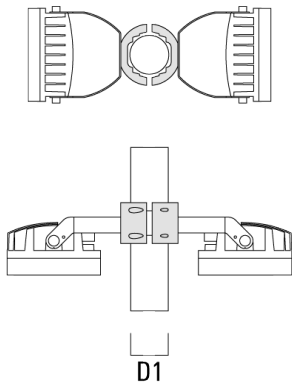

Description	Part ID	A	C1
ES-FLC260-LED	139-1864	8.74	15.47

FLC260 LED COLOR CHANGER

Mounting Accessories

Pole clamp TS

Description	Part ID	D1	Weight (lb)	D
TS1-2/M12 Pole clamp, single (Ø 3"-3.5")	147-0543	3.0-3.50	3.31	76-89

TS1-2/M16 Pole clamp, single (Ø 4.5"-5.25")	147-0544	4.5-5.25	1.70	114-133
---	----------	----------	------	---------

WE-EF LIGHTING USA, LLC

410-D Keystone Drive, 15086 Warrendale, PA 15086 - Phone: +1 724 742 0030
 customersupport.usa@we-ef.com - <https://we-ef.com/us>
 Subject to technical changes and errors. - Generated on 03/10/2025

FLC260 LED COLOR CHANGER

Description	Part ID	D1	Weight (lb)	D
TS2-2/M16 Pole clamp, double (Ø 3"-3.5")	147-0545	3.0"-3.5"	3.09 lbs	76-89

TS2-2/M12 Pole clamp, double (Ø 4.5"-5.25")	147-0546	4.50-5.25	3.53	114-133
---	----------	-----------	------	---------