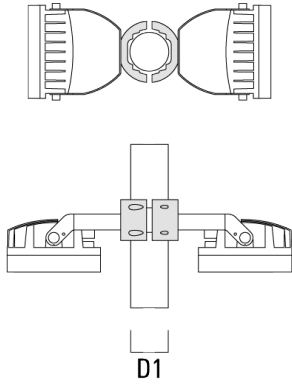

Description	Part ID	A	C1
ES-FLC260-LED	139-1864	8.74	15.47

FLC260 LED COLOR CHANGER

Mounting Accessories

Pole clamp TS

Description	Part ID	D1	Weight (lb)	D
TS1-2/M12 Pole clamp, single (Ø 3"-3.5")	147-0543	3.0-3.50	3.31	76-89

TS1-2/M16 Pole clamp, single (Ø 4.5"-5.25")	147-0544	4.5-5.25	1.70	114-133
---	----------	----------	------	---------

WE-EF LIGHTING USA, LLC

410-D Keystone Drive, 15086 Warrendale, PA 15086 - Phone: +1 724 742 0030
 customersupport.usa@we-ef.com - <https://we-ef.com/us>
 Subject to technical changes and errors. - Generated on 03/10/2025

FLC260 LED COLOR CHANGER

Description	Part ID	D1	Weight (lb)	D
TS2-2/M16 Pole clamp, double (Ø 3"-3.5")	147-0545	3.0"-3.5"	3.09 lbs	76-89

TS2-2/M12 Pole clamp, double (Ø 4.5"-5.25")	147-0546	4.50-5.25	3.53	114-133
---	----------	-----------	------	---------