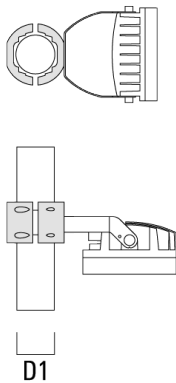

Description	Part ID	A	C1
ES-FLC260-LED	139-1864	8.74	15.47

FLC260 LED COLOR CHANGER

Mounting Accessories

Pole clamp TS

Description	Part ID	D1	Weight (lb)	D
TS1-2/M12 Pole clamp, single (Ø 3"-3.5")	147-0543	3.0-3.50	3.31	76-89

TS1-2/M16 Pole clamp, single (Ø 4.5"-5.25")	147-0544	4.5-5.25	1.70	114-133
---	----------	----------	------	---------

WE-EF LIGHTING USA, LLC

410-D Keystone Drive, 15086 Warrendale, PA 15086 - Phone: +1 724 742 0030
 customersupport.usa@we-ef.com - <https://we-ef.com/us>
 Subject to technical changes and errors. - Generated on 03/10/2025