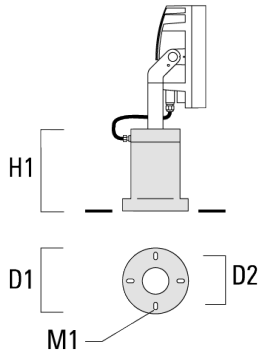

FLC260 LED COLOR CHANGER

Short post EM

Description	Part ID	D1	D2	H1	M1	Weight (lb)
EM1-M16 AL	270-0001	6.3"	5.12"	8"	0.35"	4.85 lbs

Surface Mount Canopy SMC

Description	Part ID	D1	D2	Weight (lb)
SMC-200	147-6915	10.83	9.25	15.4 lbs

WE-EF LIGHTING USA, LLC

410-D Keystone Drive, 15086 Warrendale, PA 15086 - Phone: +1 724 742 0030
customersupport.usa@we-ef.com - <https://we-ef.com/us>
Subject to technical changes and errors. - Generated on 03/10/2025