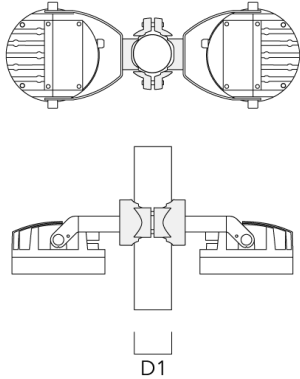

FLC260 LED COLOR CHANGER

Pole clamp PC

Description	Part ID	D1	Weight (lb)
PC2 76-89/60 Pole clamp, double (Ø 3"-3.5")	139-2703	3.0-3.50	2.20