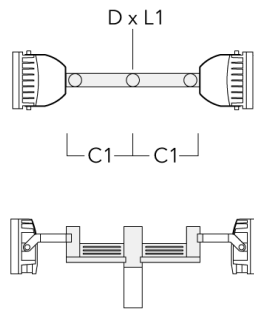

Floodlight mounting bracket TA

Description	Part ID	A	C1	D x L1	Weight (kg)	D x S
TA2-L Mounting bracket, double (Ø 76 x 200)	147-0105	±90°	420	76 x 200	16.10	76 x 200

TA2 Mounting bracket, double* (Ø 76 x 200)	147-0024		130	76 x 200	1.90	76 x 200
--	----------	--	-----	----------	------	----------

FLC230-TW LED

Description	Part ID	D1	Weight (kg)
PC2 76-89/60 Pole clamp, double (Ø 76-89)	139-2703	76-89	1.00

PC1 76-89/60 Pole clamp, single (Ø 76-89)	139-2702	76-89	1.00
---	----------	-------	------