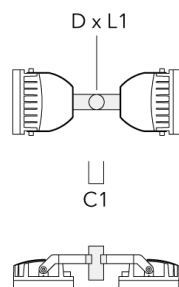

TA2 Mounting bracket, double* (Ø 76 x 200)	147-0024		130	76 x 200	1.90	76 x 200