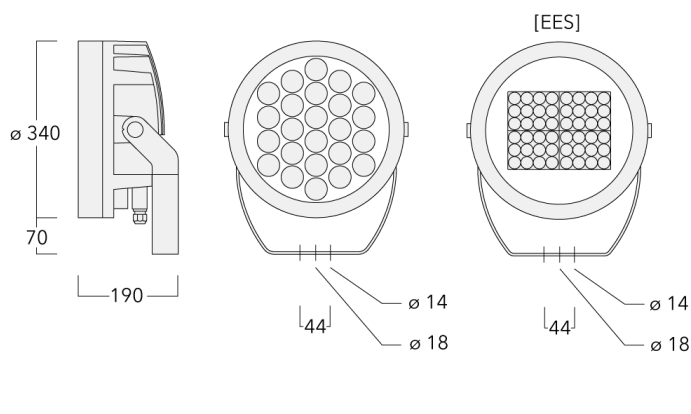

Description

Tunable White. IP66, Class I. Class II on request. IK07. Marine-grade, die-cast aluminium alloy. 5CE superior corrosion protection including PCS hardware. Silicone CCG® Controlled Compression Gasket. Safety glass lens. One cable gland. Second gland for through-wiring on request. Integral EC electronic converter, thermally separated. CAD-optimised optics for superior illumination and glare control. OLC® One LED Concept. Factory-installed LED circuit board with Tunable White Technology. DALI Interface.

Weight	13.80 kg
Light distribution	symmetric, wide beam [B]
Light source	LED-24/88W - 2200-6000 K
CRI	80
Power supply	EC
LEDs	24
Rated input power	102 W
Nominal Lumen (lm)	
LED Lumen	420
Total Lumen	10080
Tj	85
Rated lumens (lm)	
LED Lumen	318
Total Lumen	7631.5
Ta	25