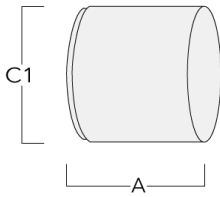

FLC240-TW LED

Description	Part ID	D1	Weight (kg)
PC2 114-133/60 Pole clamp, double (Ø 114-133)	139-2709	114-133	1.40

PC1 114-133/60 Pole clamp, single (Ø 114-133)	139-2708	114-133	1.40
--	----------	---------	------

FLC240-TW LED

Description	Part ID	D1	Weight (kg)
PC2 82-109/60 Pole camp, double (Ø 82-109)	139-2705	82-109	1.10

139-2047

FLC240-TW LED

we-ef

Optical Accessories

Snoot

Description	Part ID	A	C1
ET-FLC240-LED	139-1859	200	346