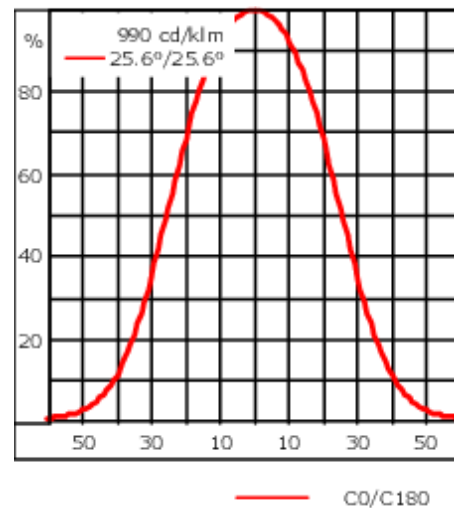

Weight	13.80 kg
Light distribution	symmetric, wide beam [B]
Light source	LED-24/88W - 2200-6000 K
CRI	80
Power supply	EC
LEDs	24
Rated input power	102 W
Nominal Lumen (lm)	
LED Lumen	420
Total Lumen	10080
Tj	85
Rated lumens (lm)	
LED Lumen	318
Total Lumen	7631.5
Ta	25