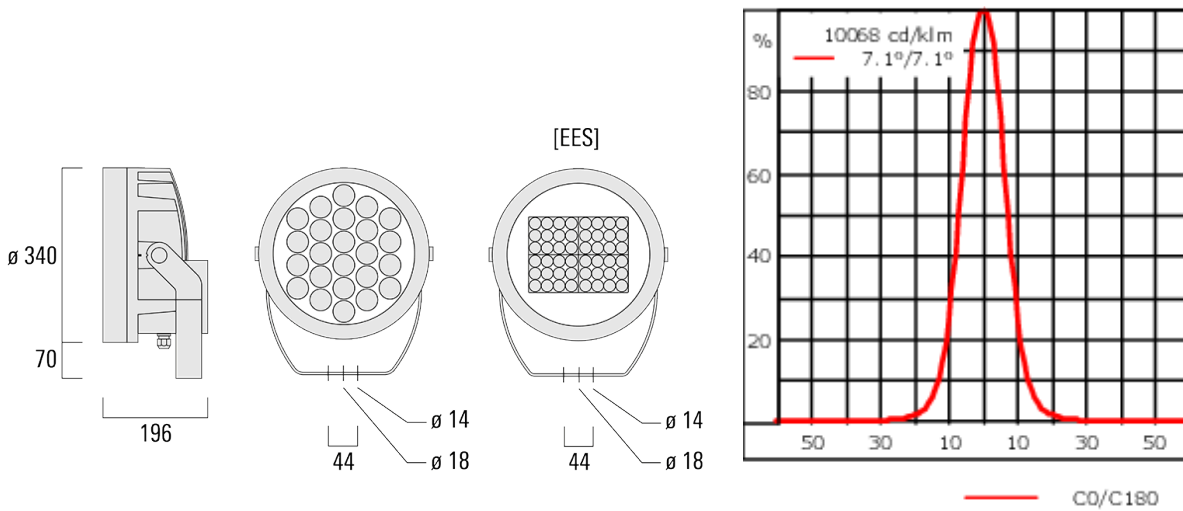

Weight	13.80 kg
Light distribution	symmetric, narrow beam [E]
Light source	LED-24/88W - 2200-6000 K
CRI	80
Power supply	EC
LEDs	24
Rated input power	102 W
<b>Nominal Lumen (lm)</b>	
LED Lumen	420
Total Lumen	10080
Tj	85
<b>Rated lumens (lm)</b>	
LED Lumen	344.1
Total Lumen	8257.8
Ta	25