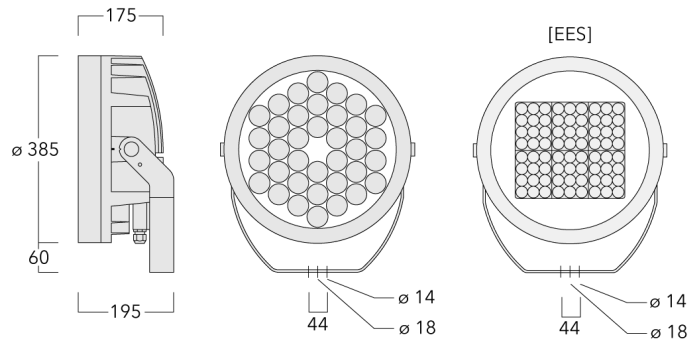

Description

Tunable White. IP66, Class I. Class II on request. IK07. Marine-grade, die-cast aluminium alloy. 5CE superior corrosion protection including PCS hardware. Silicone CCG® Controlled Compression Gasket. Safety glass lens. One cable gland. Second gland for through-wiring on request. Integral EC electronic converter, thermally separated. CAD-optimised optics for superior illumination and glare control. OLC® One LED Concept. Factory-installed LED circuit board with Tunable White Technology. DALI Interface.

Weight	18.50 kg
Light distribution	symmetric, medium beam [M]
Light source	LED-36/132W - 2200-6000 K
CRI	80
Power supply	EC
LEDs	36
Rated input power	152 W
Nominal Lumen (lm)	
LED Lumen	420
Total Lumen	15120
Tj	85
Rated lumens (lm)	
LED Lumen	338.2
Total Lumen	12174
Ta	25

Specifications

Material description

Body	Marine-grade, die-cast aluminium alloy
Lens	Safety glass lens
Colours	<ul style="list-style-type: none"> RAL9004 Signal black RAL9006 White aluminium RAL9007 Grey aluminium RAL7016 Anthracite grey RAL9016 Traffic white
Gasket	Silicone CCG® Controlled Compression Gasket
Fasteners	PCS Polymer Coated Stainless Steel Hardware
Ingress protection	IP66
Impact resistance	IK07
Corrosion resistance	5CE
Windage	0.116 m ²

Pole clamp TS

Description	Part ID	D1	Weight (kg)	D
TS1-2/M12 Pole clamp, single (Ø 114-133)	147-0544	114-133	1.70	114-133

TS2-2/M12 Pole clamp, double (Ø 76-89)	147-0545	76-89	1.40	76-89
--	----------	-------	------	-------