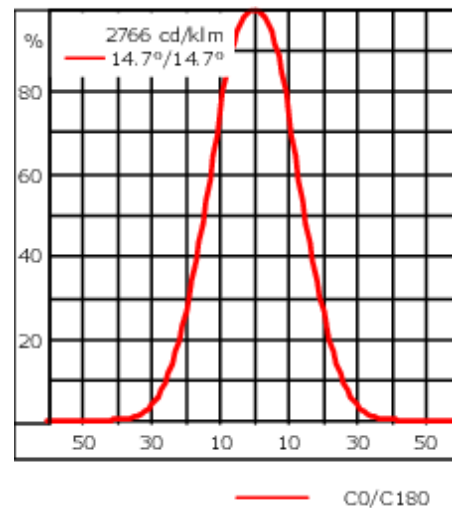

Weight	18.50 kg
Light distribution	symmetric, medium beam [M]
Light source	LED-36/132W - 2200-6000 K
CRI	80
Power supply	EC
LEDs	36
Rated input power	152 W
Nominal Lumen (lm)	
LED Lumen	420
Total Lumen	15120
Tj	85
Rated lumens (lm)	
LED Lumen	338.2
Total Lumen	12174
Ta	25