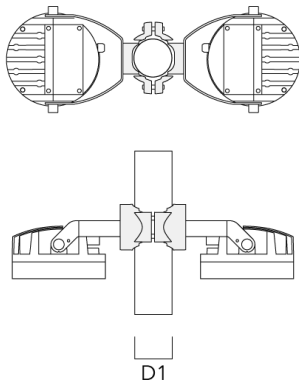

Floodlight mounting bracket TA

Description	Part ID	C1	D × L1	Weight (kg)	D × S
TA1 Mounting bracket, single* (Ø 76 x 200)	147-0023	130	76 x 200	1.90	76 x 200

Pole clamp PC

Description	Part ID	D1	Weight (kg)
PC2 76-89/60 Pole clamp, double (Ø 76-89)	139-2703	76-89	1.00

FLC260-TW LED

Description	Part ID	D1	Weight (kg)
PC1 76-89/60 Pole clamp, single (Ø 76-89)	139-2702	76-89	1.00

PC2 102-114/60 Pole clamp, double (Ø 102-114)	139-2707	102-114	1.20
---	----------	---------	------

FLC260-TW LED

Description	Part ID	D1	Weight (kg)
PC1 102-114/60 Pole clamp, single (Ø 102-114)	139-2706	102-114	1.20

PC2 114-133/60 Pole clamp, double (Ø 114-133)	139-2709	114-133	1.40
--	----------	---------	------

139-2051

we-ef

FLC260-TW LED

Description	Part ID	D1	Weight (kg)
PC1 114-133/60 Pole clamp, single (Ø 114-133)	139-2708	114-133	1.40

PC2 82-109/60 Pole camp, double (Ø 82-109)	139-2705	82-109	1.10
--	----------	--------	------