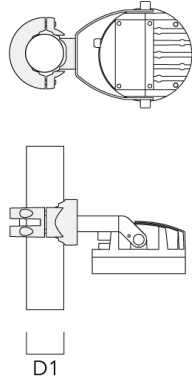

Floodlight mounting bracket TA

Description	Part ID	C1	D × L1	Weight (kg)	D × S
TA1 Mounting bracket, single* (Ø 76 x 200)	147-0023	130	76 x 200	1.90	76 x 200

Pole clamp PC

Description	Part ID	D1	Weight (kg)
PC2 76-89/60 Pole clamp, double (Ø 76-89)	139-2703	76-89	1.00

FLC260-TW LED

Description	Part ID	D1	Weight (kg)
PC1 76-89/60 Pole clamp, single (Ø 76-89)	139-2702	76-89	1.00

PC2 102-114/60 Pole clamp, double (Ø 102-114)	139-2707	102-114	1.20
---	----------	---------	------

FLC260-TW LED

Description	Part ID	D1	Weight (kg)
PC1 102-114/60 Pole clamp, single (Ø 102-114)	139-2706	102-114	1.20

PC2 114-133/60 Pole clamp, double (Ø 114-133)	139-2709	114-133	1.40
--	----------	---------	------

139-2051

we-ef

FLC260-TW LED

Description	Part ID	D1	Weight (kg)
PC1 114-133/60 Pole clamp, single (Ø 114-133)	139-2708	114-133	1.40

PC2 82-109/60 Pole camp, double (Ø 82-109)	139-2705	82-109	1.10
--	----------	--------	------