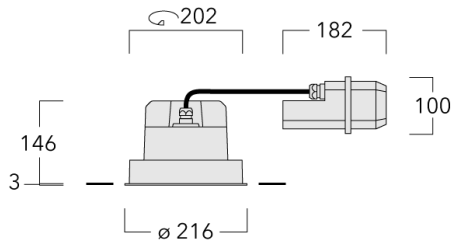

Description

IP66, Class I. Class II on request. IK07. Marine-grade, die-cast aluminium alloy. 5CE superior corrosion protection including PCS hardware. Silicone CCG® Controlled Compression Gasket. Safety glass lens. Two cable entries. Integral EC electronic converter in thermally separated compartment. Darklight anodised aluminium reflector for superior illumination and glare control. Factory-installed LED circuit board. The luminaire is factory-sealed and does not need to be opened during the installation.

Suitable for mounting up to max. 40 mm ceiling thickness. A pre-installation blackout, proud or flush, is available and recommended for mounting in concrete ceilings. To be ordered separately.

A maximum of one internal optical accessory.

Weight	2.8 kg
Light distribution	symmetric, wide beam [B]
Light source	LED-FT-24W / 700 mA - 3000 K
CRI	80
Power supply	EC
LEDs	1
Rated input power	27 W
Rated lumens (lm)	
LED Lumen	2292.2
Total Lumen	2292.2
Ta	25
Nominal Lumen (lm)	
LED Lumen	4340
Total Lumen	4340
Tc	25