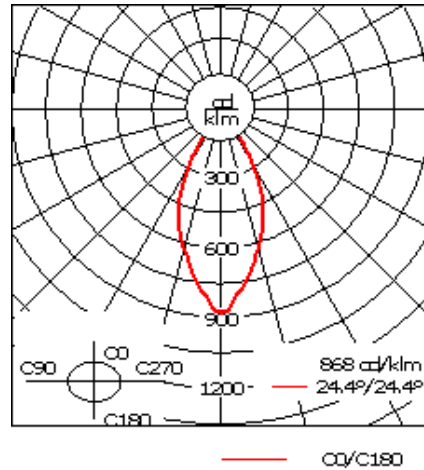

DOC140-FT LED [For Remodel]

Specifications

Material description

Body	Marine-grade, die-cast aluminium alloy
Lens	Safety glass lens
Colors	RAL9004 Black RAL9007 Grey Metallic RAL9016 White RAL8019 Dark Bronze
Gasket	Silicone CCG® Controlled Compression Gasket
Fasteners	PCS Polymer Coated Stainless Steel Hardware
Ingress protection	IP66
Impact resistance	IK07
Corrosion resistance	5CE

Electrical description

Power supply	Integral [ECG] electronic driver 120V-277V. 0-10V dimmable, to be specified with order.
Driver / Ballast	Integral EC electronic converter in thermally-separated compartment
Power factor	> 0.9

WE-EF LIGHTING USA, LLC

410-D Keystone Drive, 15086 Warrendale, PA 15086 - Phone: +1 724 742 0030
customersupport.usa@we-ef.com - <https://we-ef.com/us>
Subject to technical changes and errors. - Generated on 11/23/2024