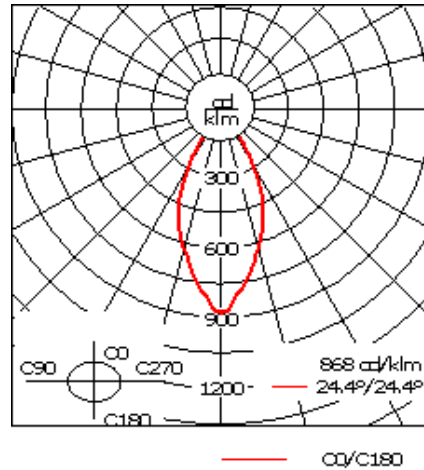

Specifications

Material description

Body	Marine-grade, die-cast aluminium alloy
Lens	Safety glass lens
Colors	RAL9004 Black RAL9007 Grey Metallic RAL9016 White RAL8019 Dark Bronze
Gasket	Silicone CCG® Controlled Compression Gasket
Fasteners	PCS Polymer Coated Stainless Steel Hardware
Ingress protection	IP66
Impact resistance	IK07
Corrosion resistance	5CE

Electrical description

Power supply	Integral [ECG] electronic driver 120V-277V. 0-10V dimmable, to be specified with order.
Driver / Ballast	Integral EC electronic converter in thermally-separated compartment
Power factor	> 0.9

WE-EF LIGHTING USA, LLC

410-D Keystone Drive, 15086 Warrendale, PA 15086 - Phone: +1 724 742 0030
customersupport.usa@we-ef.com - <https://we-ef.com/us>
Subject to technical changes and errors. - Generated on 11/23/2024