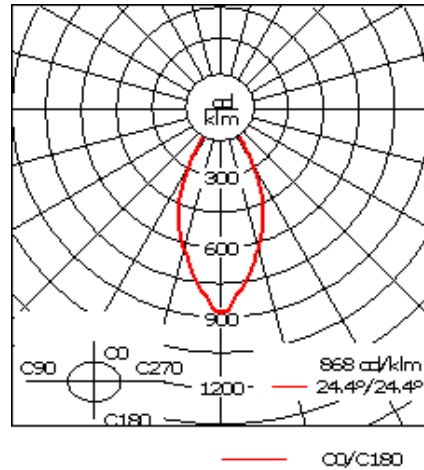

Specifications

Material description

Body	Marine-grade, die-cast aluminium alloy
Lens	Safety glass lens
Colors	RAL9004 Black RAL9007 Grey Metallic RAL9016 White RAL8019 Dark Bronze
Gasket	Silicone CCG® Controlled Compression Gasket
Fasteners	PCS Polymer Coated Stainless Steel Hardware
Ingress protection	IP66
Impact resistance	IK07
Corrosion resistance	5CE

Electrical description

Power supply	Integral [ECG] electronic driver 120V-277V. 0-10V dimmable, to be specified with order.
Driver / Ballast	Integral EC electronic converter in thermally-separated compartment
Power factor	> 0.9

WE-EF LIGHTING USA, LLC

410-D Keystone Drive, 15086 Warrendale, PA 15086 - Phone: +1 724 742 0030

customersupport.usa@we-ef.com - <https://we-ef.com/us>

Subject to technical changes and errors. - Generated on 11/23/2024