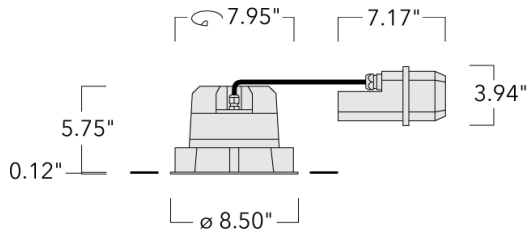

Specifications

Material description

Body	Marine-grade, die-cast aluminium alloy
Lens	Safety glass lens
Colors	RAL9004 Black RAL9007 Grey Metallic RAL9016 White RAL8019 Dark Bronze
Gasket	Silicone CCG® Controlled Compression Gasket
Fasteners	PCS Polymer Coated Stainless Steel Hardware
Ingress protection	IP66
Impact resistance	IK07
Corrosion resistance	5CE

Electrical description

Power supply	Integral [ECG] electronic driver 120V-277V. 0-10V dimmable, to be specified with order.
Driver / Ballast	Integral EC electronic converter in thermally-separated compartment
Power factor	> 0.9

WE-EF LIGHTING USA, LLC

410-D Keystone Drive, 15086 Warrendale, PA 15086 - Phone: +1 724 742 0030

customersupport.usa@we-ef.com - <https://we-ef.com/us>

Subject to technical changes and errors. - Generated on 11/23/2024