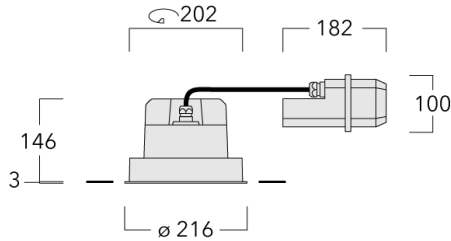

Specifications

Material description

Body	Marine-grade, die-cast aluminium alloy
Lens	Safety glass lens
Colours	RAL9004 Signal black RAL9006 White aluminium RAL9007 Grey aluminium RAL7016 Anthracite grey RAL9016 Traffic white
Gasket	Silicone CCG® Controlled Compression Gasket
Fasteners	PCS Polymer Coated Stainless Steel Hardware
Ingress protection	IP66
Impact resistance	IK07
Corrosion resistance	5CE

Electrical description

Power supply	220-240V / 50-60 Hz
Driver / Ballast	Standard. Optional DALI version available. To be specified at time of ordering.
Power factor	> 0.9

Additional information

Lifetime	Ta=25° L70B50 > 50000h
Energy efficiency class	D (Light source)

Fagerhult Lighting Ltd

33-34 Dolben Street, SE1 0UQ London, United Kingdom

<https://we-ef.com/uk>

Subject to technical changes and errors. - Generated on 23/10/2024