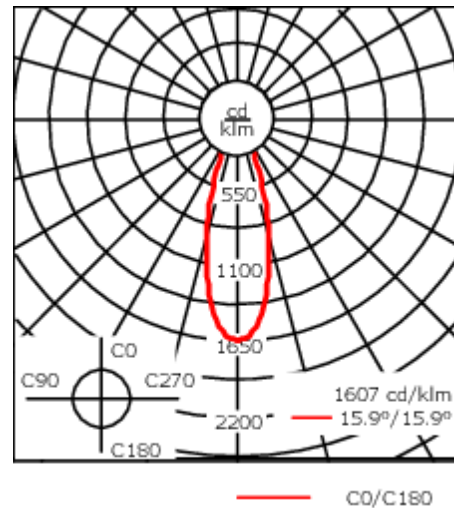

Specifications

Material description

Body	Marine-grade, die-cast aluminium alloy
Lens	Safety glass lens
Colours	RAL9004 Signal black RAL9006 White aluminium RAL9007 Grey aluminium RAL7016 Anthracite grey RAL9016 Traffic white
Gasket	Silicone CCG® Controlled Compression Gasket
Fasteners	PCS Polymer Coated Stainless Steel Hardware
Ingress protection	IP66
Impact resistance	IK07
Corrosion resistance	5CE

Electrical description

Power supply	220-240V / 50-60 Hz
Driver / Ballast	Standard. Optional DALI version available. To be specified at time of ordering.
Power factor	> 0.9

Additional information

Lifetime	Ta=25° L70B50 > 50000h
Energy efficiency class	D (Light source)

Fagerhult Lighting Ltd

33-34 Dolben Street, SE1 0UQ London, United Kingdom

<https://we-ef.com/uk>

Subject to technical changes and errors. - Generated on 23/10/2024