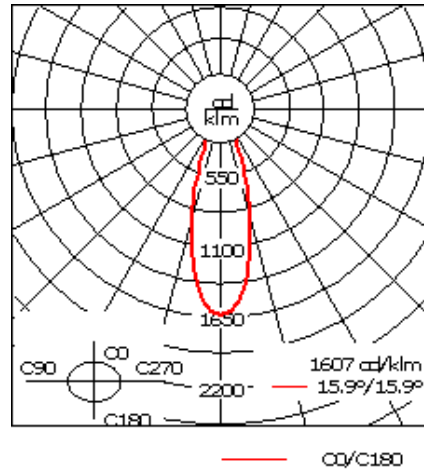

Specifications

Material description

Body	Marine-grade, die-cast aluminium alloy
Lens	Safety glass lens
Colors	RAL9004 Black RAL9007 Grey Metallic RAL9016 White RAL8019 Dark Bronze
Gasket	Silicone CCG® Controlled Compression Gasket
Fasteners	PCS Polymer Coated Stainless Steel Hardware
Ingress protection	IP66
Impact resistance	IK07
Corrosion resistance	5CE

Electrical description

Power supply	Integral [ECG] electronic driver 120V-277V. 0-10V dimmable, to be specified with order.
Driver / Ballast	Integral EC electronic converter in thermally-separated compartment
Power factor	> 0.9

WE-EF LIGHTING USA, LLC

410-D Keystone Drive, 15086 Warrendale, PA 15086 - Phone: +1 724 742 0030
customersupport.usa@we-ef.com - <https://we-ef.com/us>
Subject to technical changes and errors. - Generated on 11/23/2024