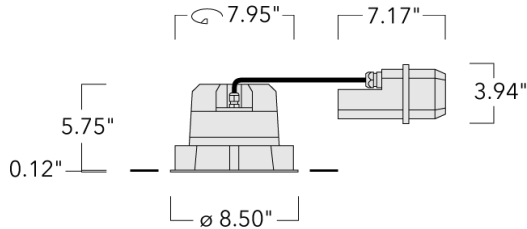

Specifications

Material description

Body	Marine-grade, die-cast aluminium alloy
Lens	Safety glass lens
Colors	RAL9004 Black RAL9007 Grey Metallic RAL9016 White RAL8019 Dark Bronze
Gasket	Silicone CCG® Controlled Compression Gasket
Fasteners	PCS Polymer Coated Stainless Steel Hardware
Ingress protection	IP66
Impact resistance	IK07
Corrosion resistance	5CE

Electrical description

Power supply	Integral [ECG] electronic driver 120V-277V. 0-10V dimmable, to be specified with order.
Driver / Ballast	Integral EC electronic converter in thermally-separated compartment
Power factor	> 0.9

WE-EF LIGHTING USA, LLC

410-D Keystone Drive, 15086 Warrendale, PA 15086 - Phone: +1 724 742 0030
customersupport.usa@we-ef.com - <https://we-ef.com/us>
Subject to technical changes and errors. - Generated on 11/23/2024