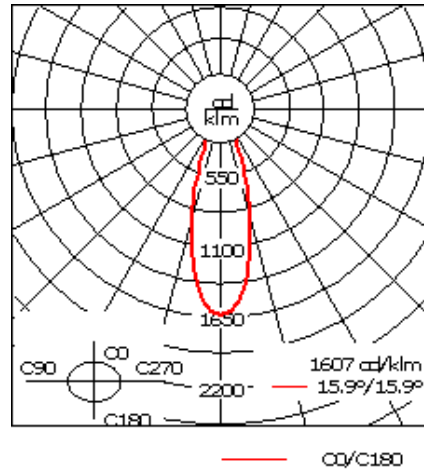

Example: XXX-XXXX - 9004 (Black)
+ XXX-XXXX (Accessory 1)

Weight	6.17 lb
Light distribution	symmetric, medium beam [M]
Light source	LED-FT-37W (3000K)
CRI	80
Power supply	electronic gear
LEDs	1
Rated input power	42 W

Rated lumens (lm)

LED Lumen	3430.6
Total Lumen	3430.6
Ta	25

Nominal Lumen (lm)

LED Lumen	6380
Total Lumen	6380
Tc	25

WE-EF LIGHTING USA, LLC

410-D Keystone Drive, 15086 Warrendale, PA 15086 - Phone: +1 724 742 0030
customersupport.usa@we-ef.com - <https://we-ef.com/us>
Subject to technical changes and errors. - Generated on 11/23/2024