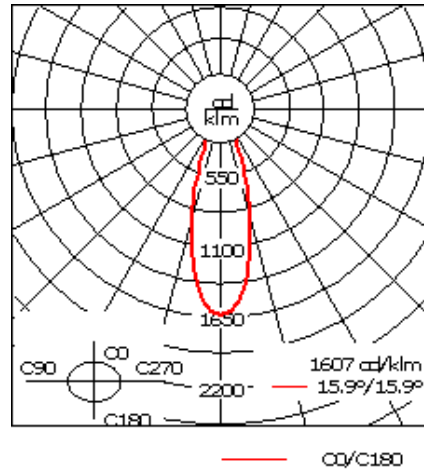

Example: XXX-XXXX - 9004 (Black)
+ XXX-XXXX (Accessory 1)

Weight	6.17 lb
Light distribution	symmetric, medium beam [M]
Light source	LED-FT-37W (4000K)
CRI	80
Power supply	electronic gear
LEDs	1
Rated input power	42 W

Rated lumens (lm)

LED Lumen	3578.5
Total Lumen	3578.5
Ta	25

Nominal Lumen (lm)

LED Lumen	6655
Total Lumen	6655
Tc	25

WE-EF LIGHTING USA, LLC

410-D Keystone Drive, 15086 Warrendale, PA 15086 - Phone: +1 724 742 0030
customersupport.usa@we-ef.com - <https://we-ef.com/us>
Subject to technical changes and errors. - Generated on 11/23/2024