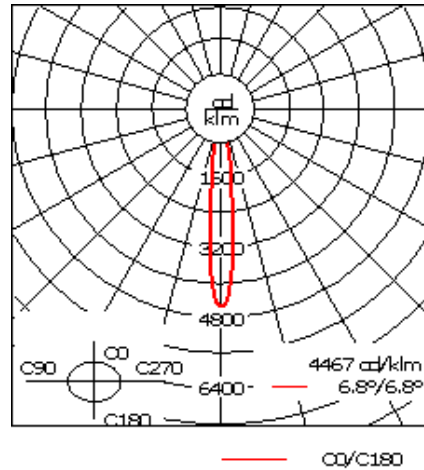

Specifications

Material description

Body	Marine-grade, die-cast aluminium alloy
Lens	Safety glass lens
Colors	RAL9004 Black RAL9007 Grey Metallic RAL9016 White RAL8019 Dark Bronze
Gasket	Silicone CCG® Controlled Compression Gasket
Fasteners	PCS Polymer Coated Stainless Steel Hardware
Ingress protection	IP66
Impact resistance	IK07
Corrosion resistance	5CE

Electrical description

Power supply	Integral [ECG] electronic driver 120V-277V. 0-10V dimmable, to be specified with order.
Driver / Ballast	Integral EC electronic converter in thermally-separated compartment
Power factor	> 0.9

WE-EF LIGHTING USA, LLC

410-D Keystone Drive, 15086 Warrendale, PA 15086 - Phone: +1 724 742 0030
customersupport.usa@we-ef.com - <https://we-ef.com/us>
Subject to technical changes and errors. - Generated on 11/23/2024