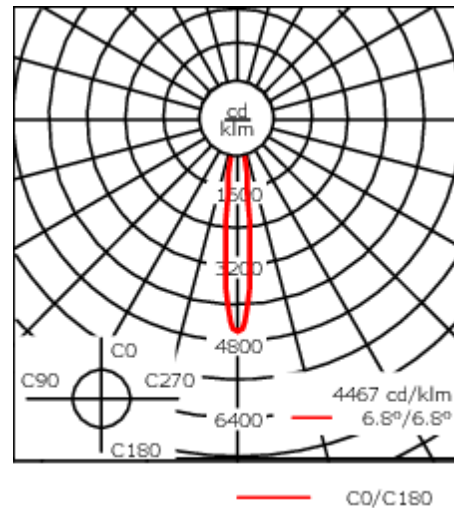

Specifications

Material description

Body	Marine-grade, die-cast aluminium alloy
Lens	Safety glass lens
Colours	RAL9004 Signal black RAL9006 White aluminium RAL9007 Grey aluminium RAL7016 Anthracite grey RAL9016 Traffic white
Gasket	Silicone CCG® Controlled Compression Gasket
Fasteners	PCS Polymer Coated Stainless Steel Hardware
Ingress protection	IP66
Impact resistance	IK07
Corrosion resistance	5CE

Electrical description

Power supply	220-240V / 50-60 Hz
Driver / Ballast	Standard. Optional DALI version available. To be specified at time of ordering.
Power factor	> 0.9

Additional information

Lifetime	Ta=25° L70B50 > 50000h
Energy efficiency class	D (Light source)

Fagerhult Lighting Ltd

33-34 Dolben Street, SE1 0UQ London, United Kingdom

<https://we-ef.com/uk>

Subject to technical changes and errors. - Generated on 23/10/2024