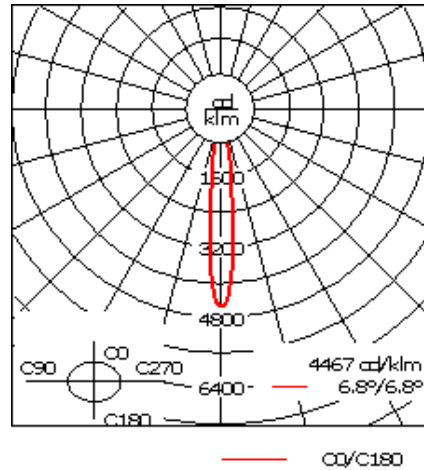

DOC140-FT LED [For Remodel]

Specifications

Material description

Body	Marine-grade, die-cast aluminium alloy
Lens	Safety glass lens
Colors	RAL9004 Black RAL9007 Grey Metallic RAL9016 White RAL8019 Dark Bronze
Gasket	Silicone CCG® Controlled Compression Gasket
Fasteners	PCS Polymer Coated Stainless Steel Hardware
Ingress protection	IP66
Impact resistance	IK07
Corrosion resistance	5CE

Electrical description

Power supply	Integral [ECG] electronic driver 120V-277V. 0-10V dimmable, to be specified with order.
Driver / Ballast	Integral EC electronic converter in thermally-separated compartment
Power factor	> 0.9

WE-EF LIGHTING USA, LLC

410-D Keystone Drive, 15086 Warrendale, PA 15086 - Phone: +1 724 742 0030
customersupport.usa@we-ef.com - <https://we-ef.com/us>
Subject to technical changes and errors. - Generated on 11/23/2024