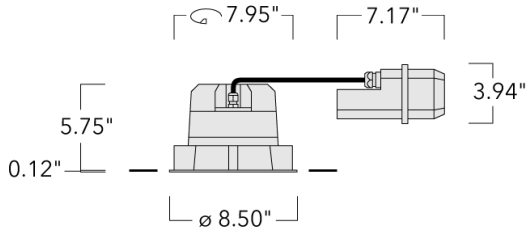

DOC140-FT LED [For Remodel]

Specifications

Material description

Body	Marine-grade, die-cast aluminium alloy
Lens	Safety glass lens
Colors	RAL9004 Black RAL9007 Grey Metallic RAL9016 White RAL8019 Dark Bronze
Gasket	Silicone CCG® Controlled Compression Gasket
Fasteners	PCS Polymer Coated Stainless Steel Hardware
Ingress protection	IP66
Impact resistance	IK07
Corrosion resistance	5CE

Electrical description

Power supply	Integral [ECG] electronic driver 120V-277V. 0-10V dimmable, to be specified with order.
Driver / Ballast	Integral EC electronic converter in thermally-separated compartment
Power factor	> 0.9

WE-EF LIGHTING USA, LLC

410-D Keystone Drive, 15086 Warrendale, PA 15086 - Phone: +1 724 742 0030
customersupport.usa@we-ef.com - <https://we-ef.com/us>
Subject to technical changes and errors. - Generated on 11/23/2024