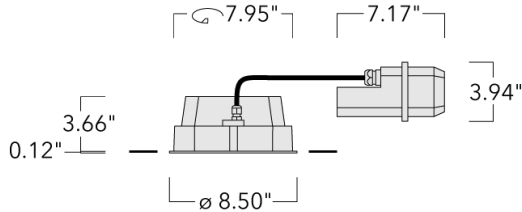

134-1810

we-ef

DOC140-FT TW LED TUNABLE WHITE [For Remodel]

Specifications

Material description

Body	Marine-grade, die-cast aluminium alloy
Lens	Safety glass lens
Colors	 RAL9004 Black RAL9007 Grey Metallic RAL9016 White RAL8019 Dark Bronze
Gasket	Silicone CCG® Controlled Compression Gasket
Fasteners	PCS Polymer Coated Stainless Steel Hardware
Ingress protection	IP66
Impact resistance	IK07
Corrosion resistance	5CE

Electrical description

Power supply	Integral [ECG] electronic driver 120V-277V. 0-10V dimmable, to be specified with order.
Driver / Ballast	DMX
Power factor	> 0.9

WE-EF LIGHTING USA, LLC

410-D Keystone Drive, 15086 Warrendale, PA 15086 - Phone: +1 724 742 0030

customersupport.usa@we-ef.com - <https://we-ef.com/us>

Subject to technical changes and errors. - Generated on 07/24/2025