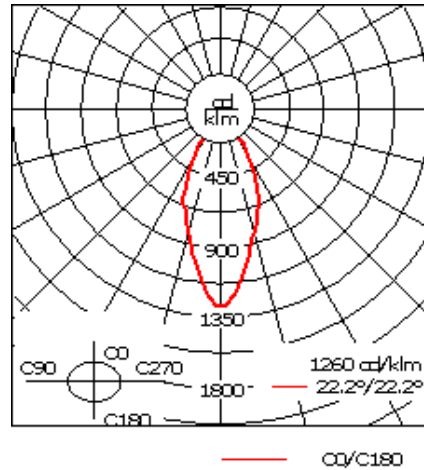

134-1810

we-ef

DOC140-FT TW LED TUNABLE WHITE [For Remodel]

Specifications

Material description

Body	Marine-grade, die-cast aluminium alloy
Lens	Safety glass lens
Colors	 RAL9004 Black RAL9007 Grey Metallic RAL9016 White RAL8019 Dark Bronze
Gasket	Silicone CCG® Controlled Compression Gasket
Fasteners	PCS Polymer Coated Stainless Steel Hardware
Ingress protection	IP66
Impact resistance	IK07
Corrosion resistance	5CE

Electrical description

Power supply	Integral [ECG] electronic driver 120V-277V. 0-10V dimmable, to be specified with order.
Driver / Ballast	DMX
Power factor	> 0.9

WE-EF LIGHTING USA, LLC

410-D Keystone Drive, 15086 Warrendale, PA 15086 - Phone: +1 724 742 0030

customersupport.usa@we-ef.com - <https://we-ef.com/us>

Subject to technical changes and errors. - Generated on 07/24/2025