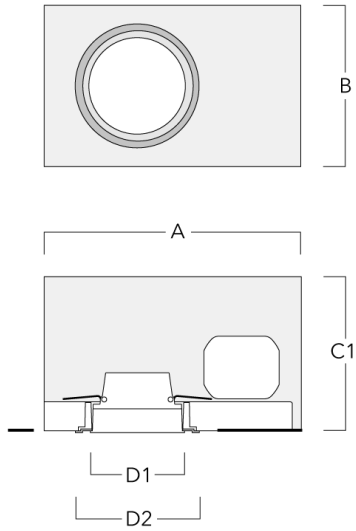

Subject to technical changes and errors. - Generated on 07/24/2025

134-1810

**we-ef**

**DOC140-FT TW LED TUNABLE WHITE [For Remodel]**

**Installation blackout, flush with shadow line**

Description	Part ID	A	B	C1	D1	D2
BD014-III	134-1764	14.45	12.75	5.70	8.5	10.5