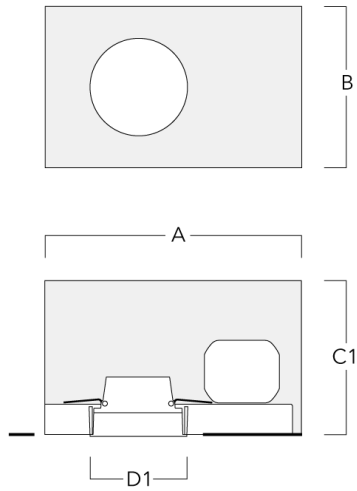

134-1810

we-ef

DOC140-FT TW LED TUNABLE WHITE [For Remodel]

Mounting Accessories

Installation blackout

Description	Part ID	A	B	C1	D1
BD014-I	134-1763	14.45"	12.75"	4.53"	8.5"

WE-EF LIGHTING USA, LLC

410-D Keystone Drive, 15086 Warrendale, PA 15086 - Phone: +1 724 742 0030
customersupport.usa@we-ef.com - <https://we-ef.com/us>

Subject to technical changes and errors. - Generated on 07/24/2025