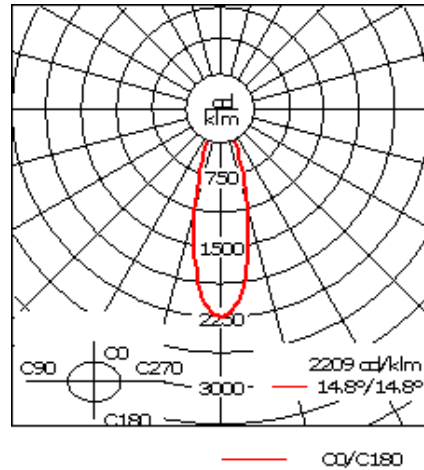

Specifications

Material description

Body	Marine-grade, die-cast aluminium alloy
Lens	Safety glass lens
Colors	RAL9004 Black RAL9007 Grey Metallic RAL9016 White RAL8019 Dark Bronze
Gasket	Silicone CCG® Controlled Compression Gasket
Fasteners	PCS Polymer Coated Stainless Steel Hardware
Ingress protection	IP66
Impact resistance	IK07
Corrosion resistance	5CE

Electrical description

Power supply	Integral [ECG] electronic driver 120V-277V. 0-10V dimmable, to be specified with order.
Driver / Ballast	DMX
Power factor	> 0.9

WE-EF LIGHTING USA, LLC

410-D Keystone Drive, 15086 Warrendale, PA 15086 - Phone: +1 724 742 0030
customersupport.usa@we-ef.com - <https://we-ef.com/us>
Subject to technical changes and errors. - Generated on 11/23/2024