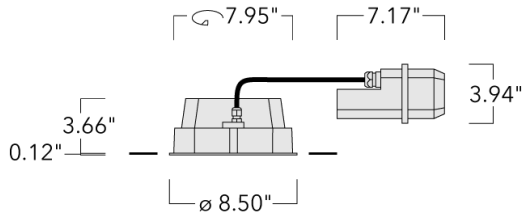

Specifications

Material description

Body	Marine-grade, die-cast aluminium alloy
Lens	Safety glass lens
Colors	RAL9004 Black RAL9007 Grey Metallic RAL9016 White RAL8019 Dark Bronze
Gasket	Silicone CCG® Controlled Compression Gasket
Fasteners	PCS Polymer Coated Stainless Steel Hardware
Ingress protection	IP66
Impact resistance	IK07
Corrosion resistance	5CE

Electrical description

Power supply	Integral [ECG] electronic driver 120V-277V. 0-10V dimmable, to be specified with order.
Driver / Ballast	DMX
Power factor	> 0.9

WE-EF LIGHTING USA, LLC

410-D Keystone Drive, 15086 Warrendale, PA 15086 - Phone: +1 724 742 0030
customersupport.usa@we-ef.com - <https://we-ef.com/us>
Subject to technical changes and errors. - Generated on 11/23/2024