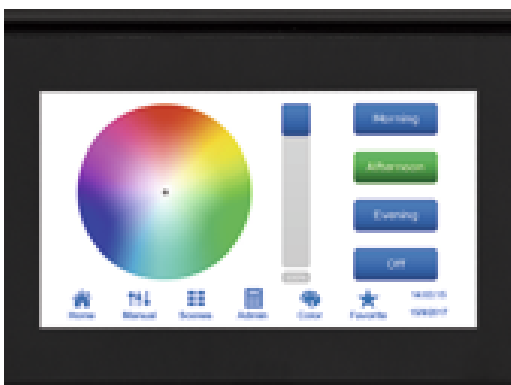

WE-EF LIGHTING USA, LLC

410-D Keystone Drive, 15086 Warrendale, PA 15086 - Phone: +1 724 742 0030
customersupport.usa@we-ef.com - <https://we-ef.com/us>
Subject to technical changes and errors. - Generated on 11/23/2024