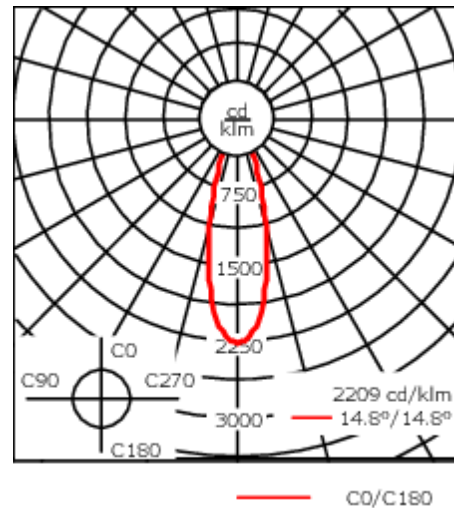

Specifications

Material description

Body	Marine-grade, die-cast aluminium alloy
Lens	Safety glass lens
Colours	RAL9004 Signal black RAL9007 Grey aluminium RAL7016 Anthracite grey RAL9016 Traffic white
Gasket	Silicone CCG® Controlled Compression Gasket
Fasteners	PCS Polymer Coated Stainless Steel Hardware
Ingress protection	IP66
Impact resistance	IK07
Corrosion resistance	5CE

Electrical description

Driver / Ballast	Integral EC electronic converter in thermally-separated compartment
Power factor	> 0.9

Additional information

Lifetime	Ta=25° L70B50 > 50000h