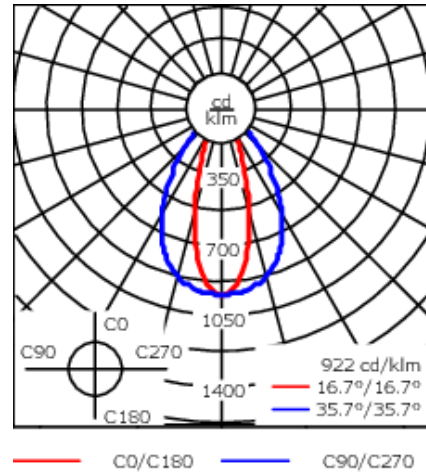

DOC240 LED

Specifications
Material description

Body	Luminaire body and lens frame constructed in die cast aluminum.
Lens	Clear tempered glass lens.
Colors	 RAL9004 Black RAL9007 Grey Metallic RAL9016 White RAL8019 Dark Bronze
Gasket	Silicone rubber gasket
Fasteners	PCS polymer coated stainless steel
Ingress protection	IP66
Impact resistance	IK07
Corrosion resistance	5CE superior corrosion protection system

Electrical description

Power supply	Integral [ECG] electronic driver 120V-277V. 0-10V dimmable, to be specified with order.
Driver / Ballast	Integral EC electronic converter in thermally-separated compartment

Additional information

Lifetime	Ta=25°/40° L90B10 > 90000h
Listings	ETL, UL-1598, CSA-C22.2#250.0. Suitable for Wet Locations.

WE-EF LIGHTING USA, LLC

410-D Keystone Drive, 15086 Warrendale, PA 15086 - Phone: +1 724 742 0030
customersupport.usa@we-ef.com - <https://we-ef.com/us>
Subject to technical changes and errors. - Generated on 11/23/2024