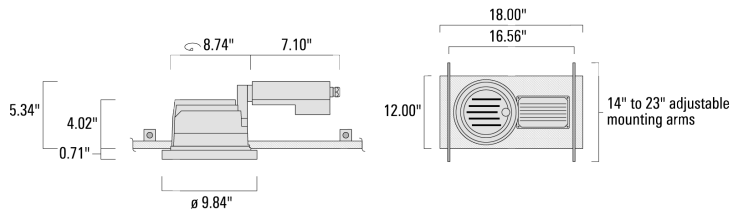

DOC240 LED

Specifications
Material description

Body	Luminaire body and lens frame constructed in die cast aluminum.
Lens	Clear tempered glass lens.
Colors	 RAL9004 Black RAL9007 Grey Metallic RAL9016 White RAL8019 Dark Bronze
Gasket	Silicone rubber gasket
Fasteners	PCS polymer coated stainless steel
Ingress protection	IP66
Impact resistance	IK07
Corrosion resistance	5CE superior corrosion protection system

Electrical description

Power supply	Integral [ECG] electronic driver 120V-277V. 0-10V dimmable, to be specified with order.
Driver / Ballast	Integral EC electronic converter in thermally-separated compartment

Additional information

Lifetime	Ta=25°/40° L90B10 > 90000h
Listings	ETL, UL-1598, CSA-C22.2#250.0. Suitable for Wet Locations.

WE-EF LIGHTING USA, LLC

410-D Keystone Drive, 15086 Warrendale, PA 15086 - Phone: +1 724 742 0030
customersupport.usa@we-ef.com - <https://we-ef.com/us>
Subject to technical changes and errors. - Generated on 11/23/2024