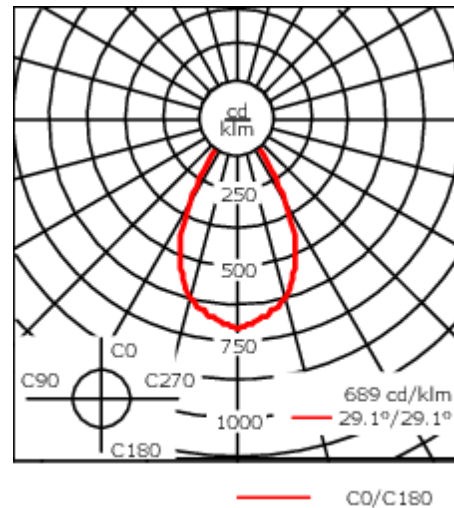

Specifications

Material description

Body	Marine-grade, die-cast aluminium alloy
Lens	Safety glass lens
Colours	RAL9004 Signal black RAL9006 White aluminium RAL9007 Grey aluminium RAL7016 Anthracite grey RAL9016 Traffic white
Gasket	Silicone CCG® Controlled Compression Gasket
Fasteners	PCS Polymer Coated Stainless Steel Hardware
Ingress protection	IP66
Impact resistance	IK07
Corrosion resistance	5CE

Electrical description

Power supply	220-240V / 50-60 Hz
Driver / Ballast	Standard. Optional DALI version available. To be specified at time of ordering.
Power factor	> 0.9

Additional information

Lifetime	Ta=25° L70B50 > 50000h
Energy efficiency class	D (Light source)

Fagerhult Lighting Ltd

33-34 Dolben Street, SE1 0UQ London, United Kingdom

<https://we-ef.com/uk>

Subject to technical changes and errors. - Generated on 23/11/2024