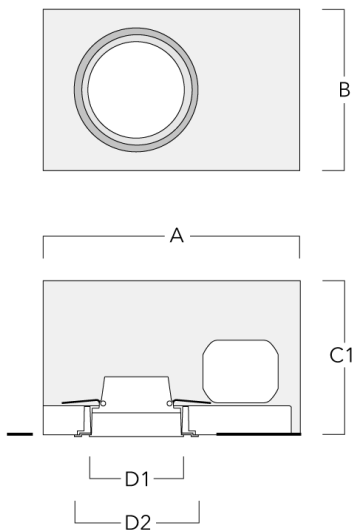

**Control**

**DALI interface**

---

Description	Part ID	C
DALI interface	430-0013	90

---

**Mounting Accessories**

**Installation blackout, proud**

Description	Part ID	A	B	C1	D1
BDO12-I	134-1748	383	272	192	155

**Installation blackout, flush with shadow line**

Description	Part ID	A	B	C1	D1	D2
BDO12-III	134-1749	383	272	192	155	198

**Optical Accessories**

**Linear spread lens**

---

Description	Part ID	C1
IO-180-DOC120-LED-FT	134-1781	103