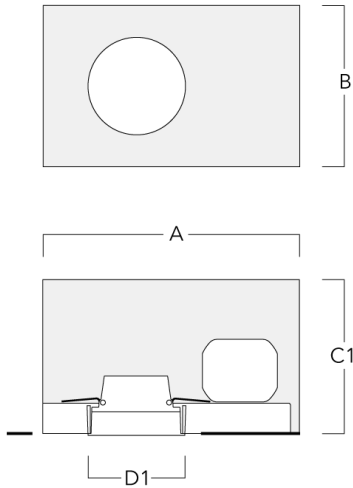

**Control**

**DALI interface**

---

Description	Part ID	C
DALI interface	430-0013	90

---

**Mounting Accessories**

**Installation blackout, proud**

Description	Part ID	A	B	C1	D1
BDO12-I	134-1748	383	272	192	155

**Installation blackout, flush with shadow line**

Description	Part ID	A	B	C1	D1	D2
BDO12-III	134-1749	383	272	192	155	198

**Optical Accessories**

**Linear spread lens**

---

Description	Part ID	C1
IO-180-DOC120-LED-FT	134-1781	103