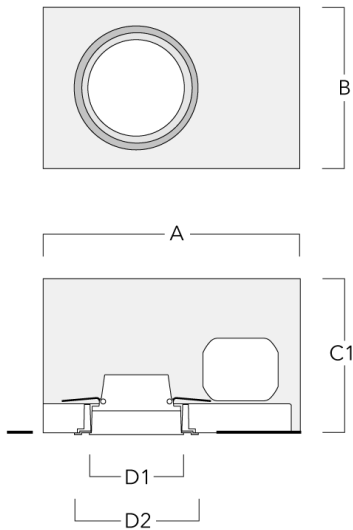

Installation blackout, flush with shadow line

Description	Part ID	A	B	C1	D1	D2
BDO12-III	134-1749	383	272	192	155	198