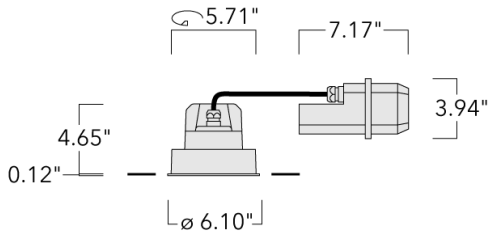

134-1856

we-ef

DOC120-FT LED [For Remodel]

Specifications

Material description

Body	Marine-grade, die-cast aluminium alloy
Lens	Safety glass lens
Colors	RAL9004 Black RAL9007 Grey Metallic RAL9016 White RAL8019 Dark Bronze
Gasket	Silicone CCG® Controlled Compression Gasket
Fasteners	PCS Polymer Coated Stainless Steel Hardware
Ingress protection	IP66
Impact resistance	IK07
Corrosion resistance	5CE

Electrical description

Power supply	Integral [ECG] electronic driver 120V-277V. 0-10V dimmable, to be specified with order.
Driver / Ballast	Integral EC electronic converter in thermally-separated compartment
Power factor	> 0.9

WE-EF LIGHTING USA, LLC

410-D Keystone Drive, 15086 Warrendale, PA 15086 - Phone: +1 724 742 0030

customersupport.usa@we-ef.com - <https://we-ef.com/us>

Subject to technical changes and errors. - Generated on 11/23/2024