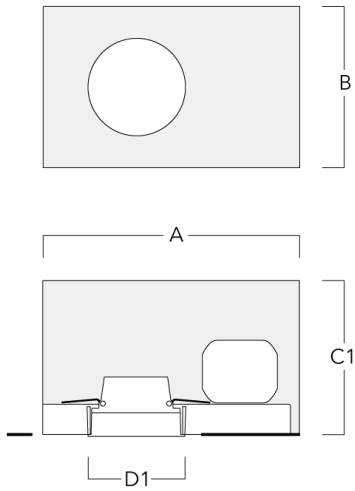

Mounting Accessories

Installation blockout

Description	Part ID	A	B	C1	D1
BD012-1	134-1748	15.1	10.7	7.6	6.1