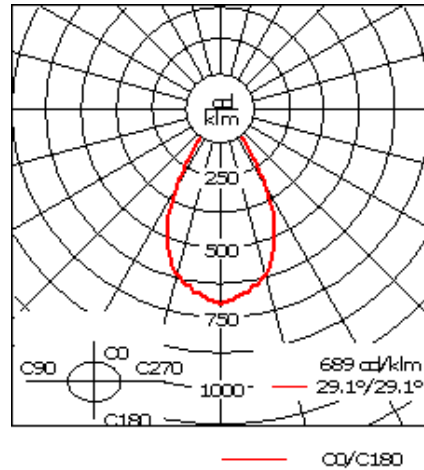

134-1856

we-ef

DOC120-FT LED [For Remodel]

Specifications

Material description

Body	Marine-grade, die-cast aluminium alloy
Lens	Safety glass lens
Colors	RAL9004 Black RAL9007 Grey Metallic RAL9016 White RAL8019 Dark Bronze
Gasket	Silicone CCG® Controlled Compression Gasket
Fasteners	PCS Polymer Coated Stainless Steel Hardware
Ingress protection	IP66
Impact resistance	IK07
Corrosion resistance	5CE

Electrical description

Power supply	Integral [ECG] electronic driver 120V-277V. 0-10V dimmable, to be specified with order.
Driver / Ballast	Integral EC electronic converter in thermally-separated compartment
Power factor	> 0.9

WE-EF LIGHTING USA, LLC

410-D Keystone Drive, 15086 Warrendale, PA 15086 - Phone: +1 724 742 0030

customersupport.usa@we-ef.com - <https://we-ef.com/us>

Subject to technical changes and errors. - Generated on 11/23/2024