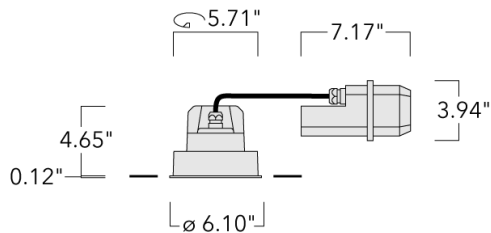

Example: XXX-XXXX - 9004 (Black)
+ XXX-XXXX (Accessory 1)

Weight	4.96 lb
Light distribution	symmetric, medium beam [M]
Light source	LED-FT-17W (3000K)
CRI	80
Power supply	electronic gear
LEDs	1
Rated input power	20 W

Delivered lumens (lm)

LED Lumen	1757.2
Total Lumen	1757.2
Ta	25

Nominal Lumen (lm)

LED Lumen	3070
Total Lumen	3070
Tc	25

WE-EF LIGHTING USA, LLC

410-D Keystone Drive, 15086 Warrendale, PA 15086 - Phone: +1 724 742 0030
customersupport.usa@we-ef.com - <https://we-ef.com/us>
Subject to technical changes and errors. - Generated on 04/19/2025