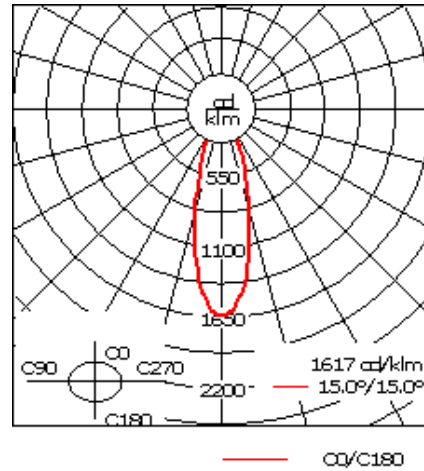

134-1857

we-ef

DOC120-FT LED [For Remodel]

Specifications

Material description

Body	Marine-grade, die-cast aluminium alloy
Lens	Safety glass lens
Colors	RAL9004 Black RAL9007 Grey Metallic RAL9016 White RAL8019 Dark Bronze
Gasket	Silicone CCG® Controlled Compression Gasket
Fasteners	PCS Polymer Coated Stainless Steel Hardware
Ingress protection	IP66
Impact resistance	IK07
Corrosion resistance	5CE

Electrical description

Power supply	Integral [ECG] electronic driver 120V-277V. 0-10V dimmable, to be specified with order.
Driver / Ballast	Integral EC electronic converter in thermally-separated compartment
Power factor	> 0.9

WE-EF LIGHTING USA, LLC

410-D Keystone Drive, 15086 Warrendale, PA 15086 - Phone: +1 724 742 0030

customersupport.usa@we-ef.com - <https://we-ef.com/us>

Subject to technical changes and errors. - Generated on 10/23/2024