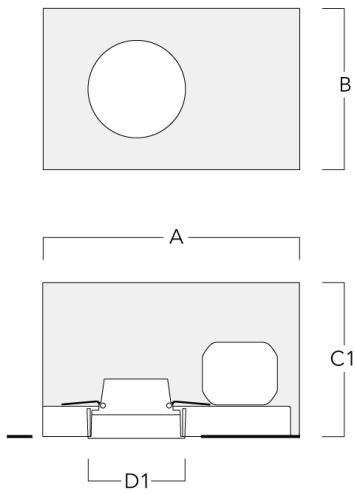

Mounting Accessories

Installation blackout

Description	Part ID	A	B	C1	D1
BD012-1	134-1748	15.1	10.7	7.6	6.1

Installation blackout, flush with shadow line

WE-EF LIGHTING USA, LLC

410-D Keystone Drive, 15086 Warrendale, PA 15086 - Phone: +1 724 742 0030

customersupport.usa@we-ef.com - <https://we-ef.com/us>

Subject to technical changes and errors. - Generated on 10/23/2024