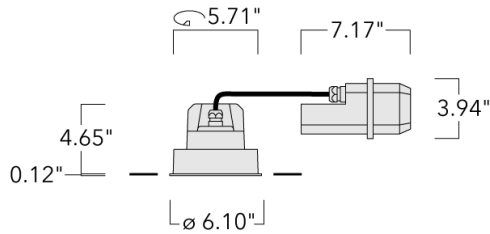

134-1857

we-ef

DOC120-FT LED [For Remodel]

Specifications

Material description

Body	Marine-grade, die-cast aluminium alloy
Lens	Safety glass lens
Colors	RAL9004 Black RAL9007 Grey Metallic RAL9016 White RAL8019 Dark Bronze
Gasket	Silicone CCG® Controlled Compression Gasket
Fasteners	PCS Polymer Coated Stainless Steel Hardware
Ingress protection	IP66
Impact resistance	IK07
Corrosion resistance	5CE

Electrical description

Power supply	Integral [ECG] electronic driver 120V-277V. 0-10V dimmable, to be specified with order.
Driver / Ballast	Integral EC electronic converter in thermally-separated compartment
Power factor	> 0.9

WE-EF LIGHTING USA, LLC

410-D Keystone Drive, 15086 Warrendale, PA 15086 - Phone: +1 724 742 0030

customersupport.usa@we-ef.com - <https://we-ef.com/us>

Subject to technical changes and errors. - Generated on 10/23/2024