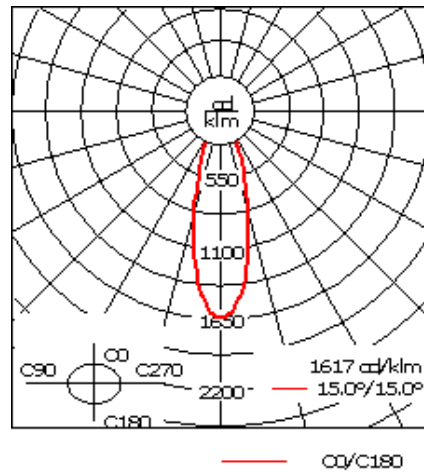

Example: XXX-XXXX - 9004 (Black)
+ XXX-XXXX (Accessory 1)

Weight	4.96 lb
Light distribution	symmetric, medium beam [M]
Light source	LED-FT-17W (3000K)
CRI	80
Power supply	electronic gear
LEDs	1
Rated input power	20 W

Delivered lumens (lm)

LED Lumen	1757.2
Total Lumen	1757.2
Ta	25

Nominal Lumen (lm)

LED Lumen	3070
Total Lumen	3070
Tc	25

WE-EF LIGHTING USA, LLC

410-D Keystone Drive, 15086 Warrendale, PA 15086 - Phone: +1 724 742 0030
customersupport.usa@we-ef.com - <https://we-ef.com/us>
Subject to technical changes and errors. - Generated on 04/19/2025