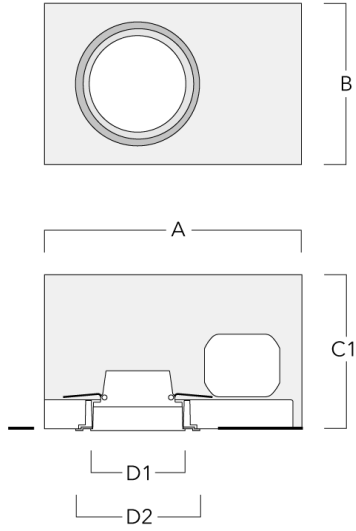

DOC120-FT LED [For Remodel]

Description	Part ID	A	B	C1	D1	D2
BDO12-III	134-1749	15.08	9.13	7.55	6.1	7.8

134-1857

we-ef

DOC120-FT LED [For Remodel]

Optical Accessories

Linear spread lens

Description	Part ID	C1
IO-180-DOC120-LED-FT	134-1781	4.05