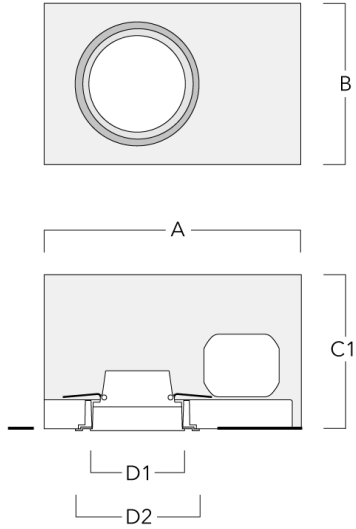

#### Installation blockout

Description	Part ID	A	B	C1	D1
BD012-1	134-1748	15.1	10.7	7.6	6.1

**DOC120-FT LED [For Remodel]**

**Installation blackout, flush with shadow line**

Description	Part ID	A	B	C1	D1	D2
BD012-III	134-1749	15.08	9.13	7.55	6.1	7.8