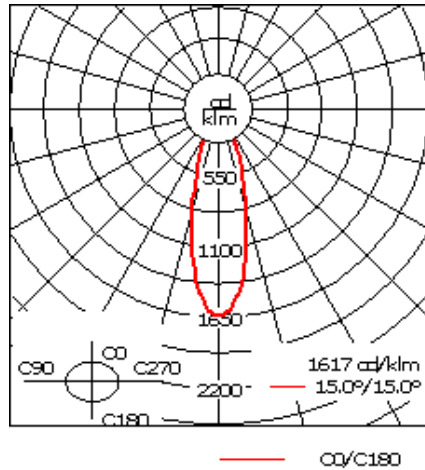

Example: XXX-XXXX - 9004 (Black)  
+ XXX-XXXX (Accessory 1)

Weight	4.96 lb
Light distribution	symmetric, medium beam [M]
Light source	LED-FT-17W (4000K)
CRI	80
Power supply	electronic gear
LEDs	1
Rated input power	20 W

**Rated lumens (lm)**

LED Lumen	1831.6
Total Lumen	1831.6
Ta	25

**Nominal Lumen (lm)**

LED Lumen	3200
Total Lumen	3200
Tc	25

**WE-EF LIGHTING USA, LLC**

410-D Keystone Drive, 15086 Warrendale, PA 15086 - Phone: +1 724 742 0030  
customersupport.usa@we-ef.com - <https://we-ef.com/us>  
Subject to technical changes and errors. - Generated on 11/23/2024