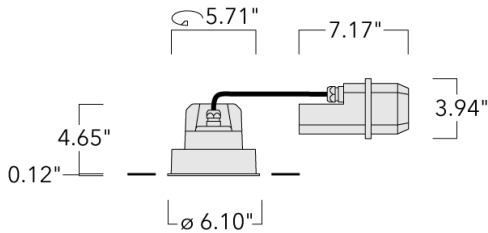

Specifications

Material description

Body	Marine-grade, die-cast aluminium alloy
Lens	Safety glass lens
Colors	RAL9004 Black RAL9007 Grey Metallic RAL9016 White RAL8019 Dark Bronze
Gasket	Silicone CCG® Controlled Compression Gasket
Fasteners	PCS Polymer Coated Stainless Steel Hardware
Ingress protection	IP66
Impact resistance	IK07
Corrosion resistance	5CE

Electrical description

Power supply	Integral [ECG] electronic driver 120V-277V. 0-10V dimmable, to be specified with order.
Driver / Ballast	Integral EC electronic converter in thermally-separated compartment
Power factor	> 0.9

WE-EF LIGHTING USA, LLC

410-D Keystone Drive, 15086 Warrendale, PA 15086 - Phone: +1 724 742 0030
customersupport.usa@we-ef.com - <https://we-ef.com/us>
Subject to technical changes and errors. - Generated on 11/23/2024